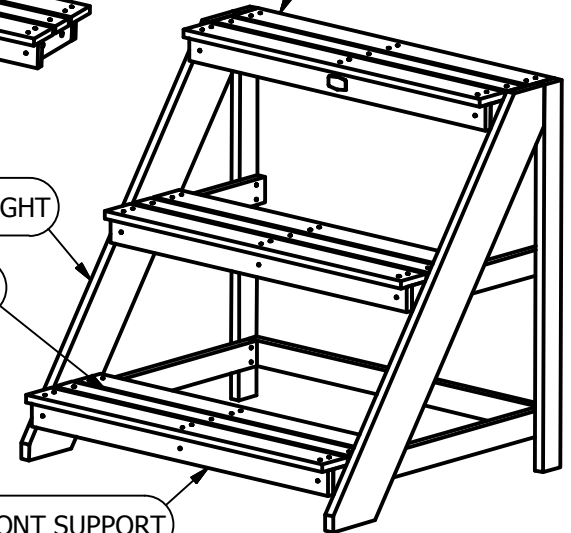

# INDIANA LADDER PLANT STAND- 36IN PART GUIDE

GRD-IN1-ASM-001- SIDE SUPPORT-LEFT

GRD-IN1-ASM-003- SHELF ASSEMBLY 36IN

GRD-IN1-ASM-002- SIDE SUPPORT-RIGHT

GRD-IN1-005- SHELF SUPPORT-END

GRD-IN1-004- SHELF SUPPORT-MID

GRD-IN1-006- SHELF BRACKET-BOTTOM

GRD-IN1-ASM-005- TOP SHELF ASSEMBLY 36IN

GRD-IN1-009- REAR LEG

GRD-IN1-002- SLAT 1

GRD-IN1-016- BOTTOM BRACE

GRD-IN1-007- SHELF BRACKET-MID

GRD-IL1-001- SIDE UPRIGHT

GRD-IN1-008- SHELF BRACKET-TOP

GRD-IN1-003- SLAT 2-FRONT SUPPORT

GRD-IN1-015- SHELF SUPPORT-REAR

GRD-IN1-003- SLAT 2-FRONT SUPPORT

GRD-IN1-3636-A  
07.05.17

**highwood**<sup>®</sup>  
NATURE'S CLOSEST RIVAL

For information on Care and Cleaning or to register your *highwood*<sup>®</sup> product, please visit [www.highwood-usa.com](http://www.highwood-usa.com).