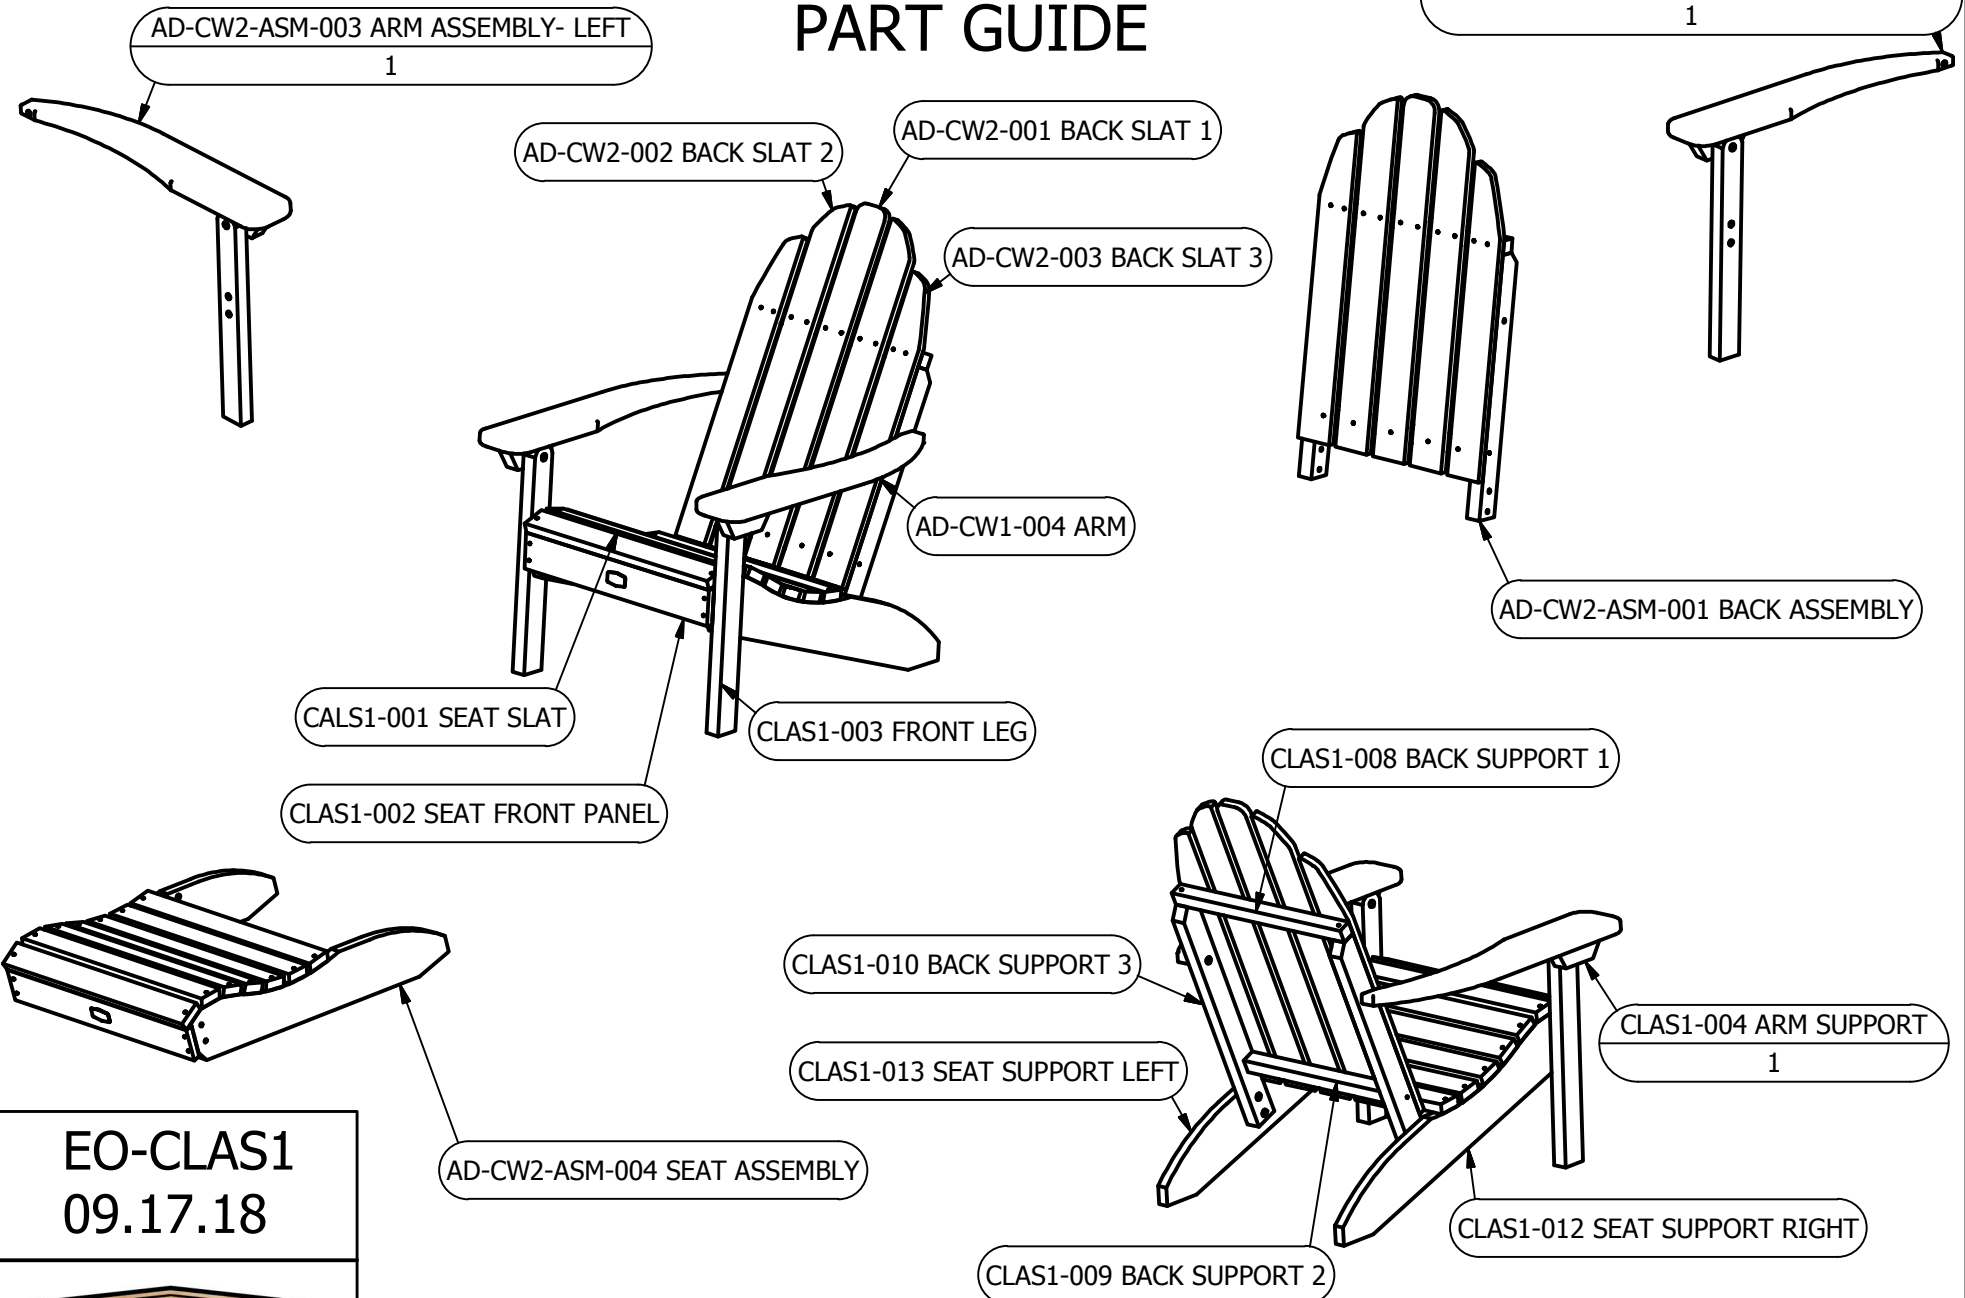

THE ESSENTIAL ADIRONDACK CHAIR PART GUIDE

EO-CLAS1
09.17.18

For information on Care and Cleaning or to register your product, please visit www.highwood-usa.com.