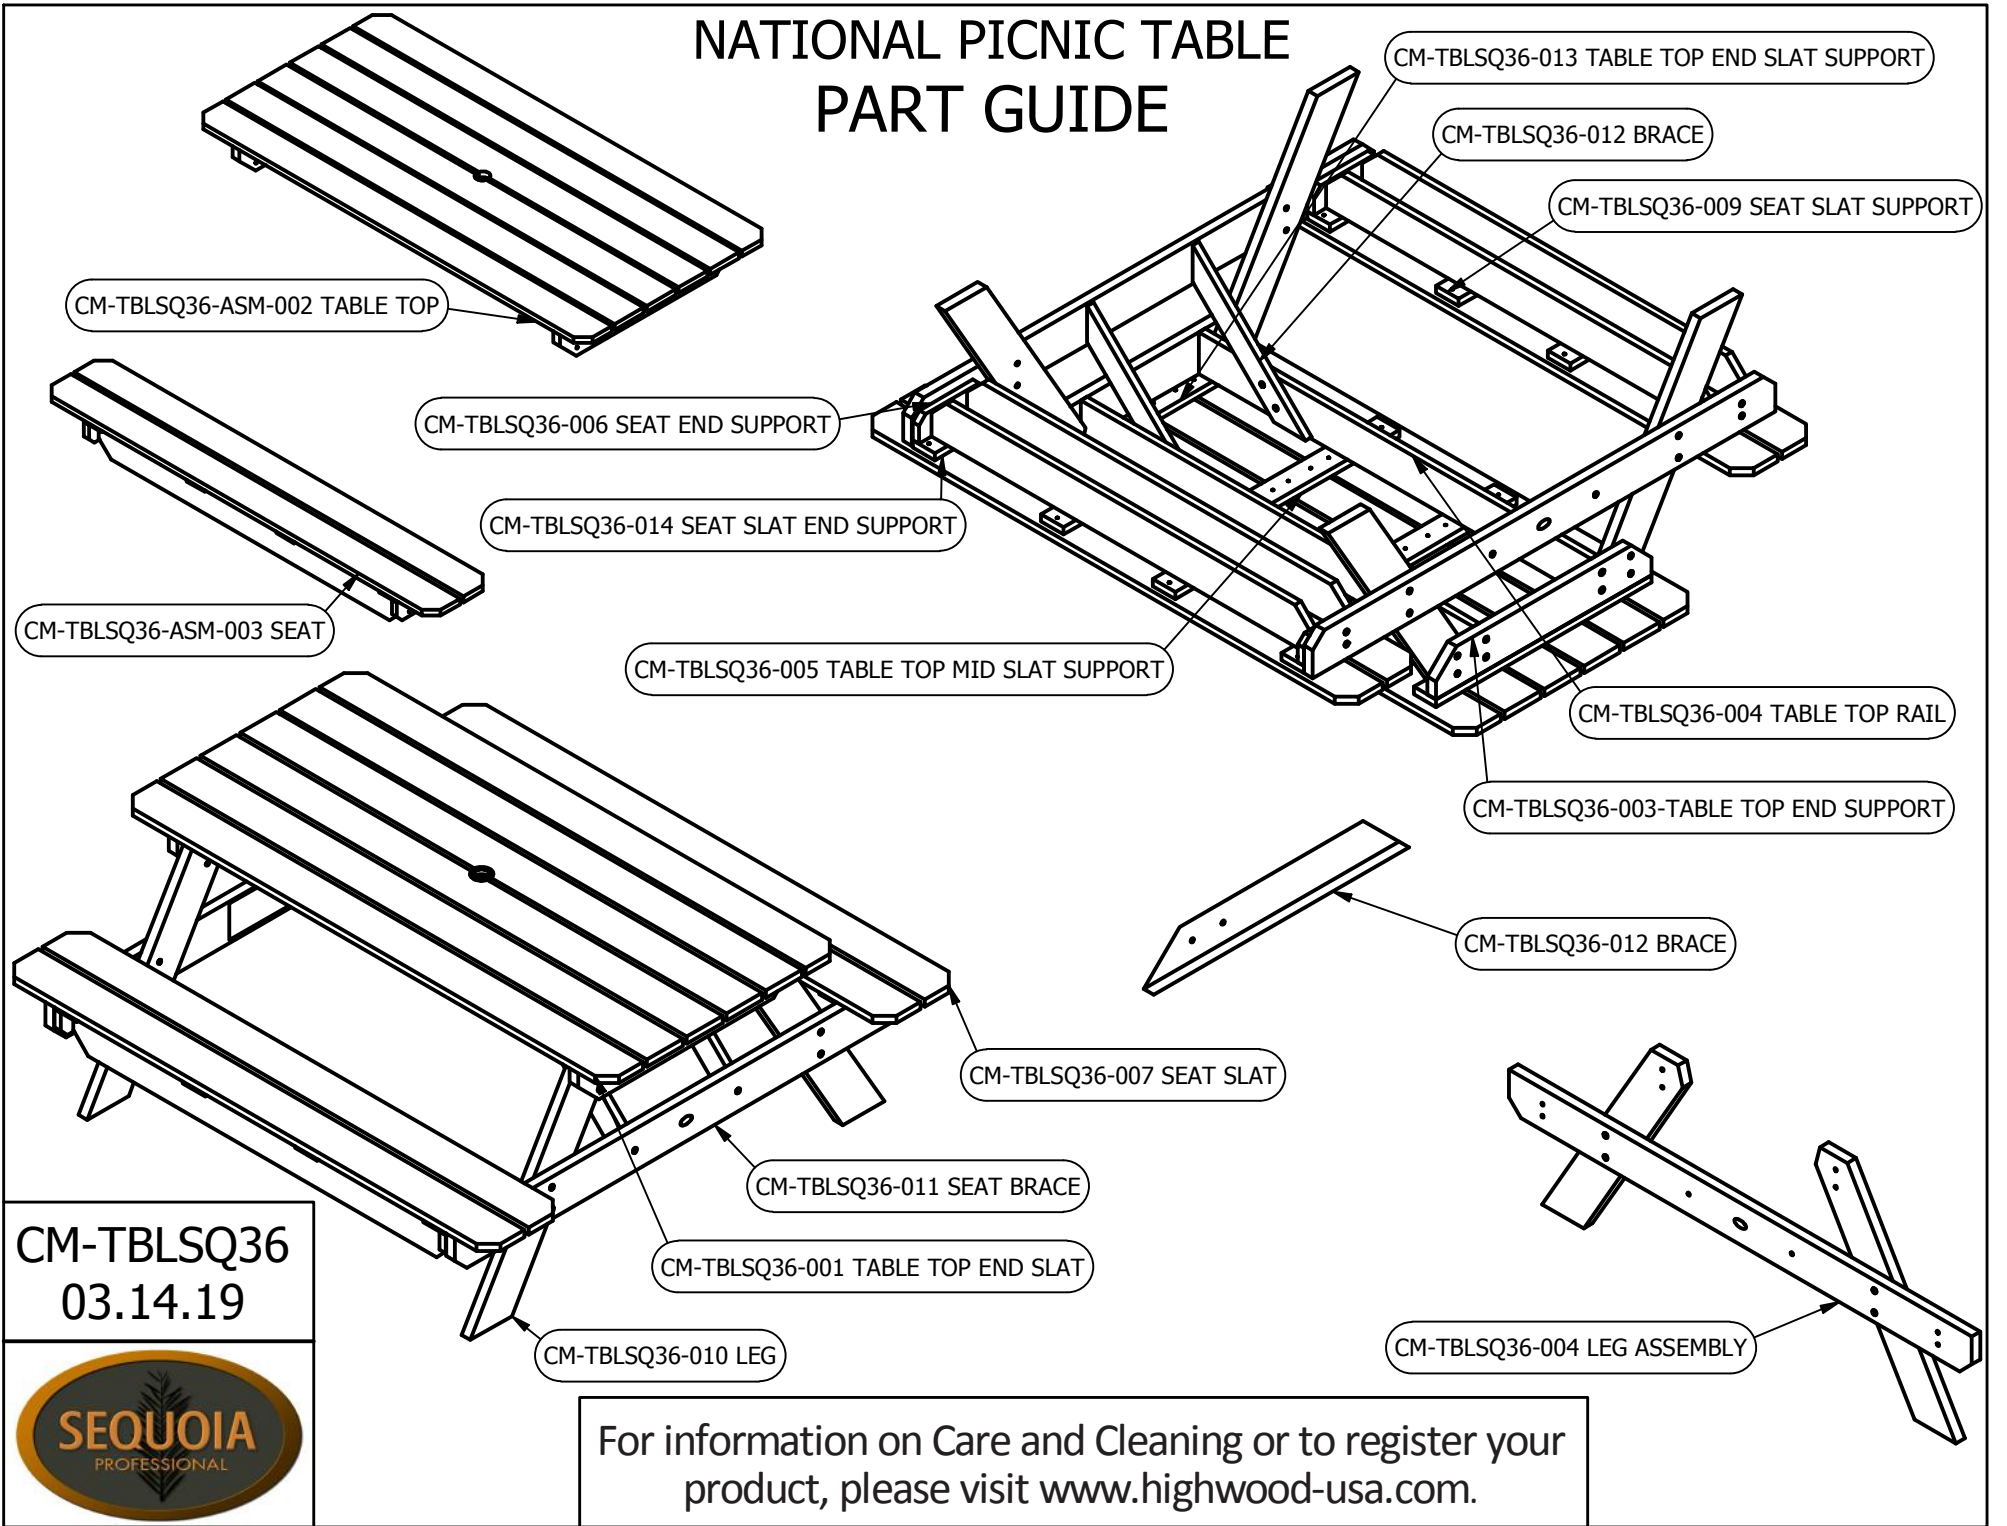

NATIONAL PICNIC TABLE PART GUIDE

CM-TBLSQ36
03.14.19

SEQUOIA
PROFESSIONAL

For information on Care and Cleaning or to register your product, please visit www.highwood-usa.com.