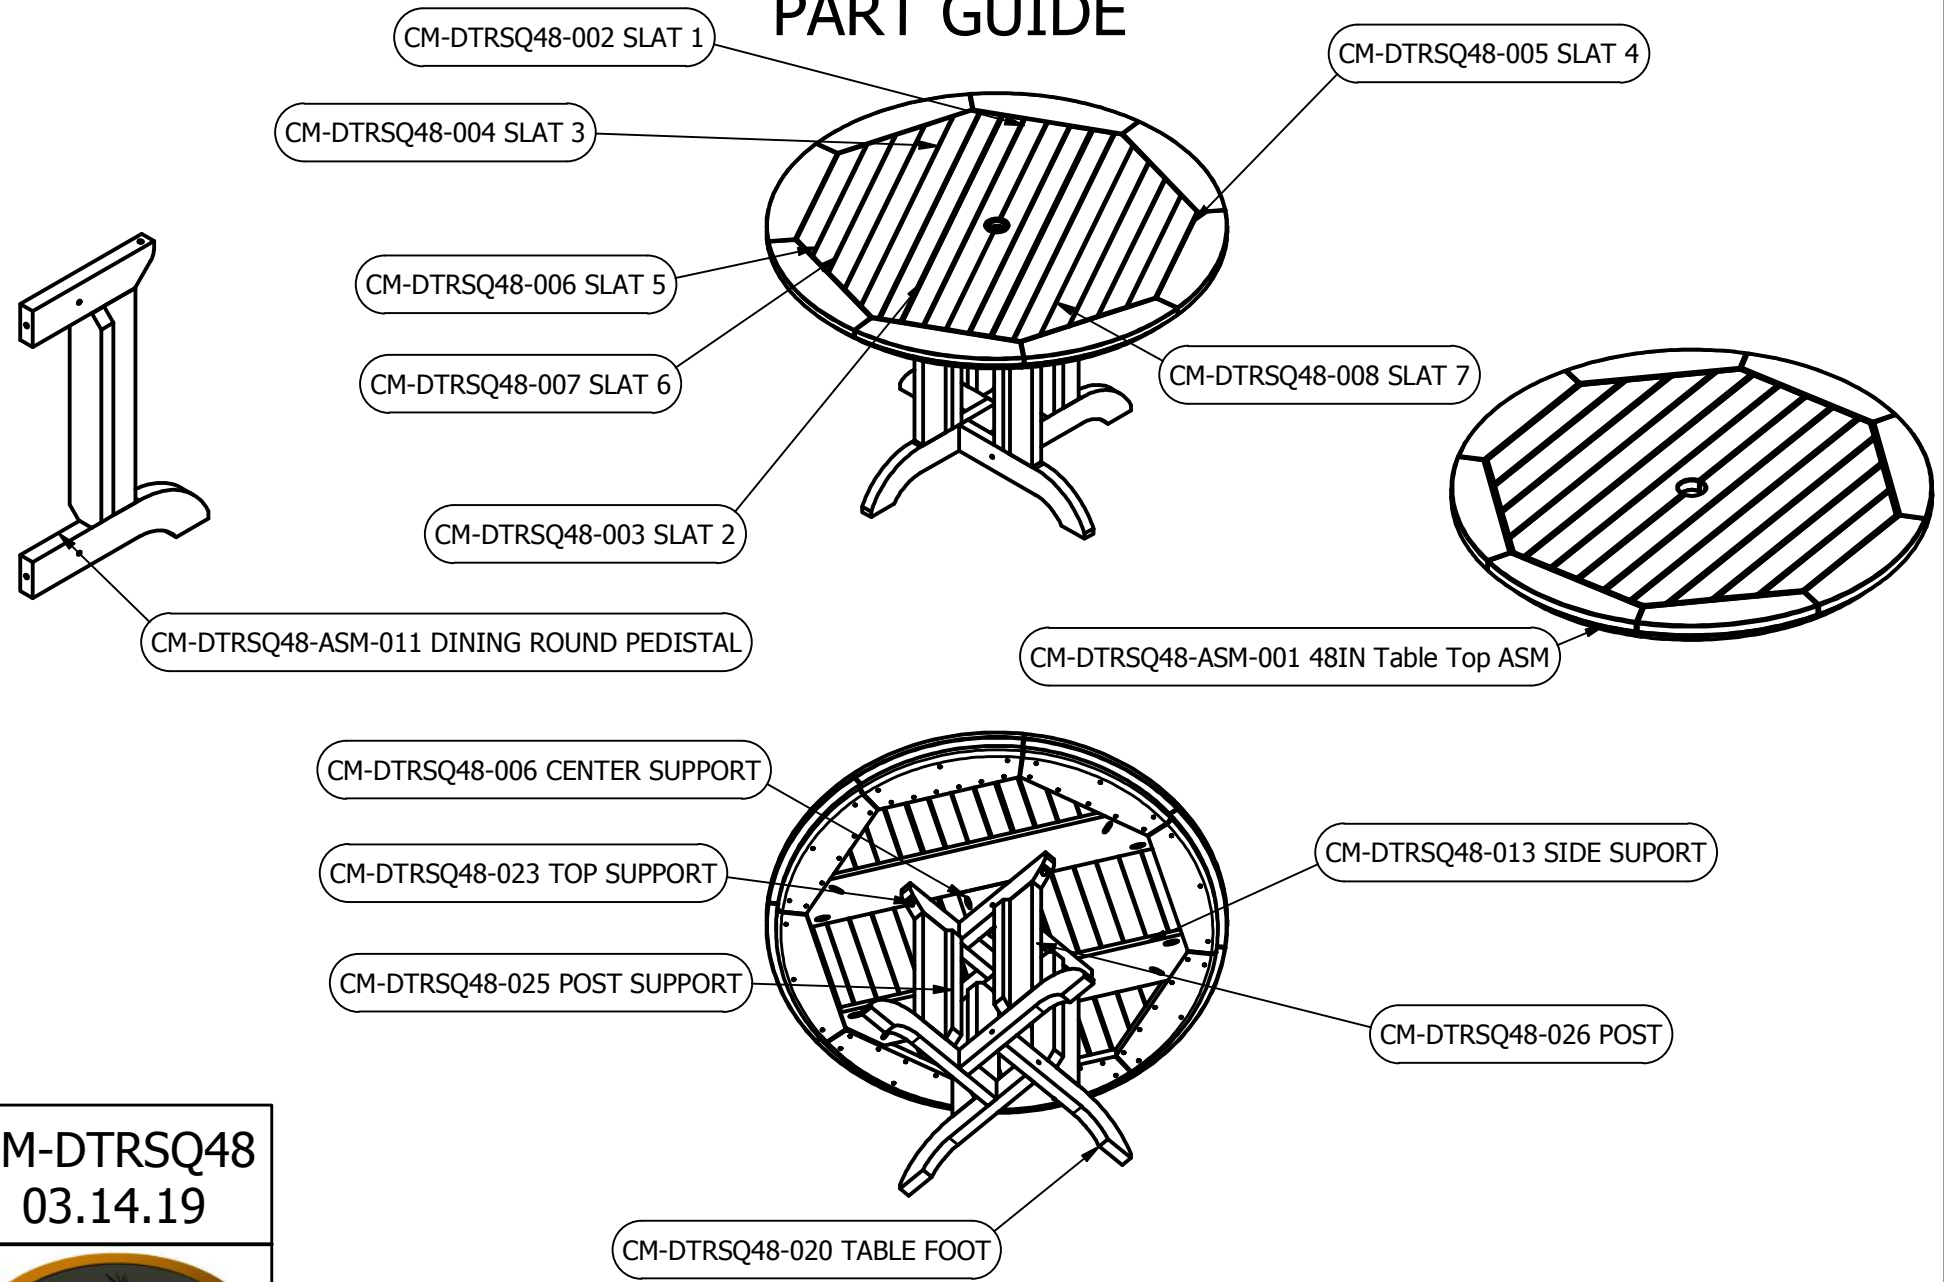

48" ROUND DINING HEIGHT TABLE PART GUIDE

CM-DTRSQ48
03.14.19

For information on Care and Cleaning or to register your product, please visit www.highwood-usa.com.