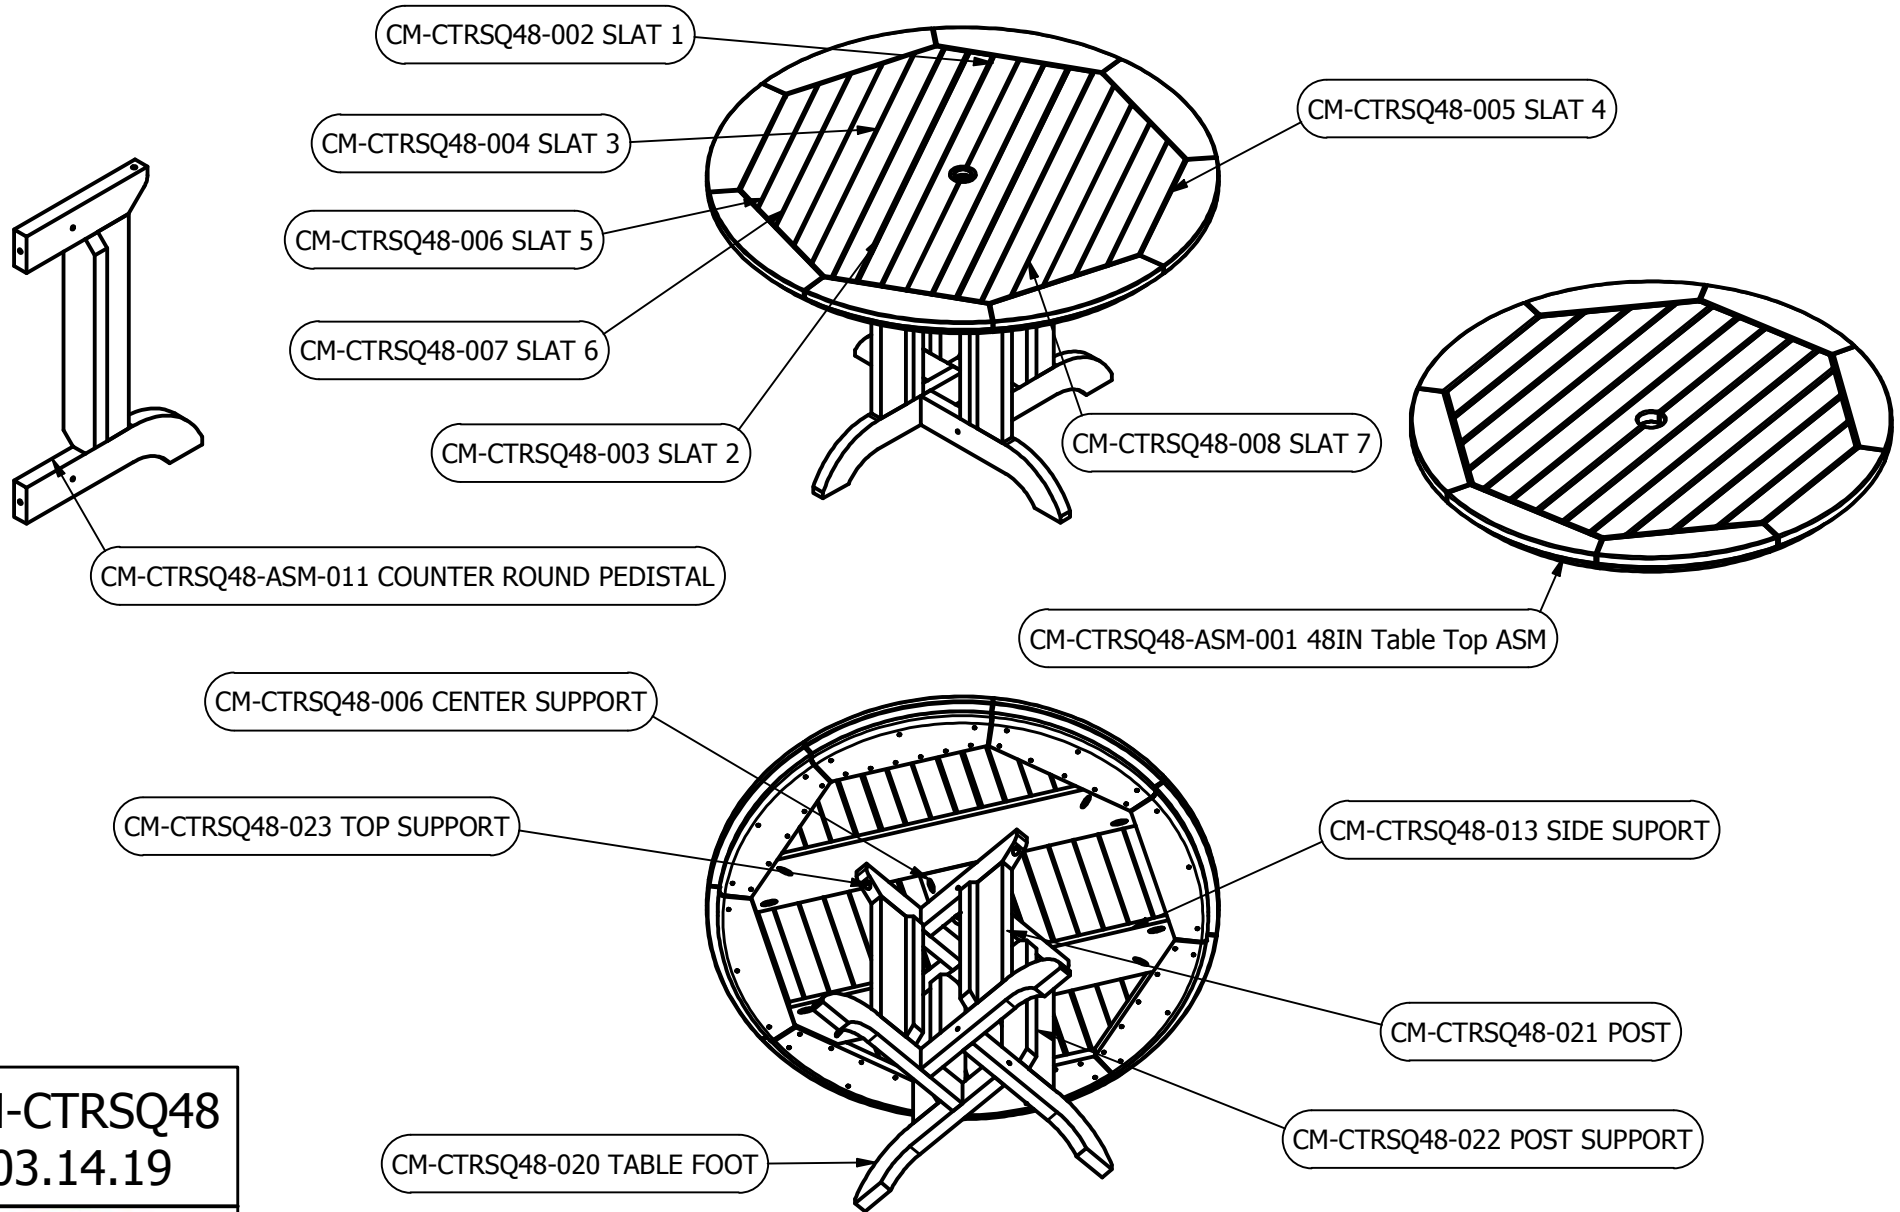

48" ROUND COUNTER HEIGHT TABLE PART GUIDE

CM-CTRSQ48
03.14.19

For information on Care and Cleaning or to register your product, please visit www.highwood-usa.com.