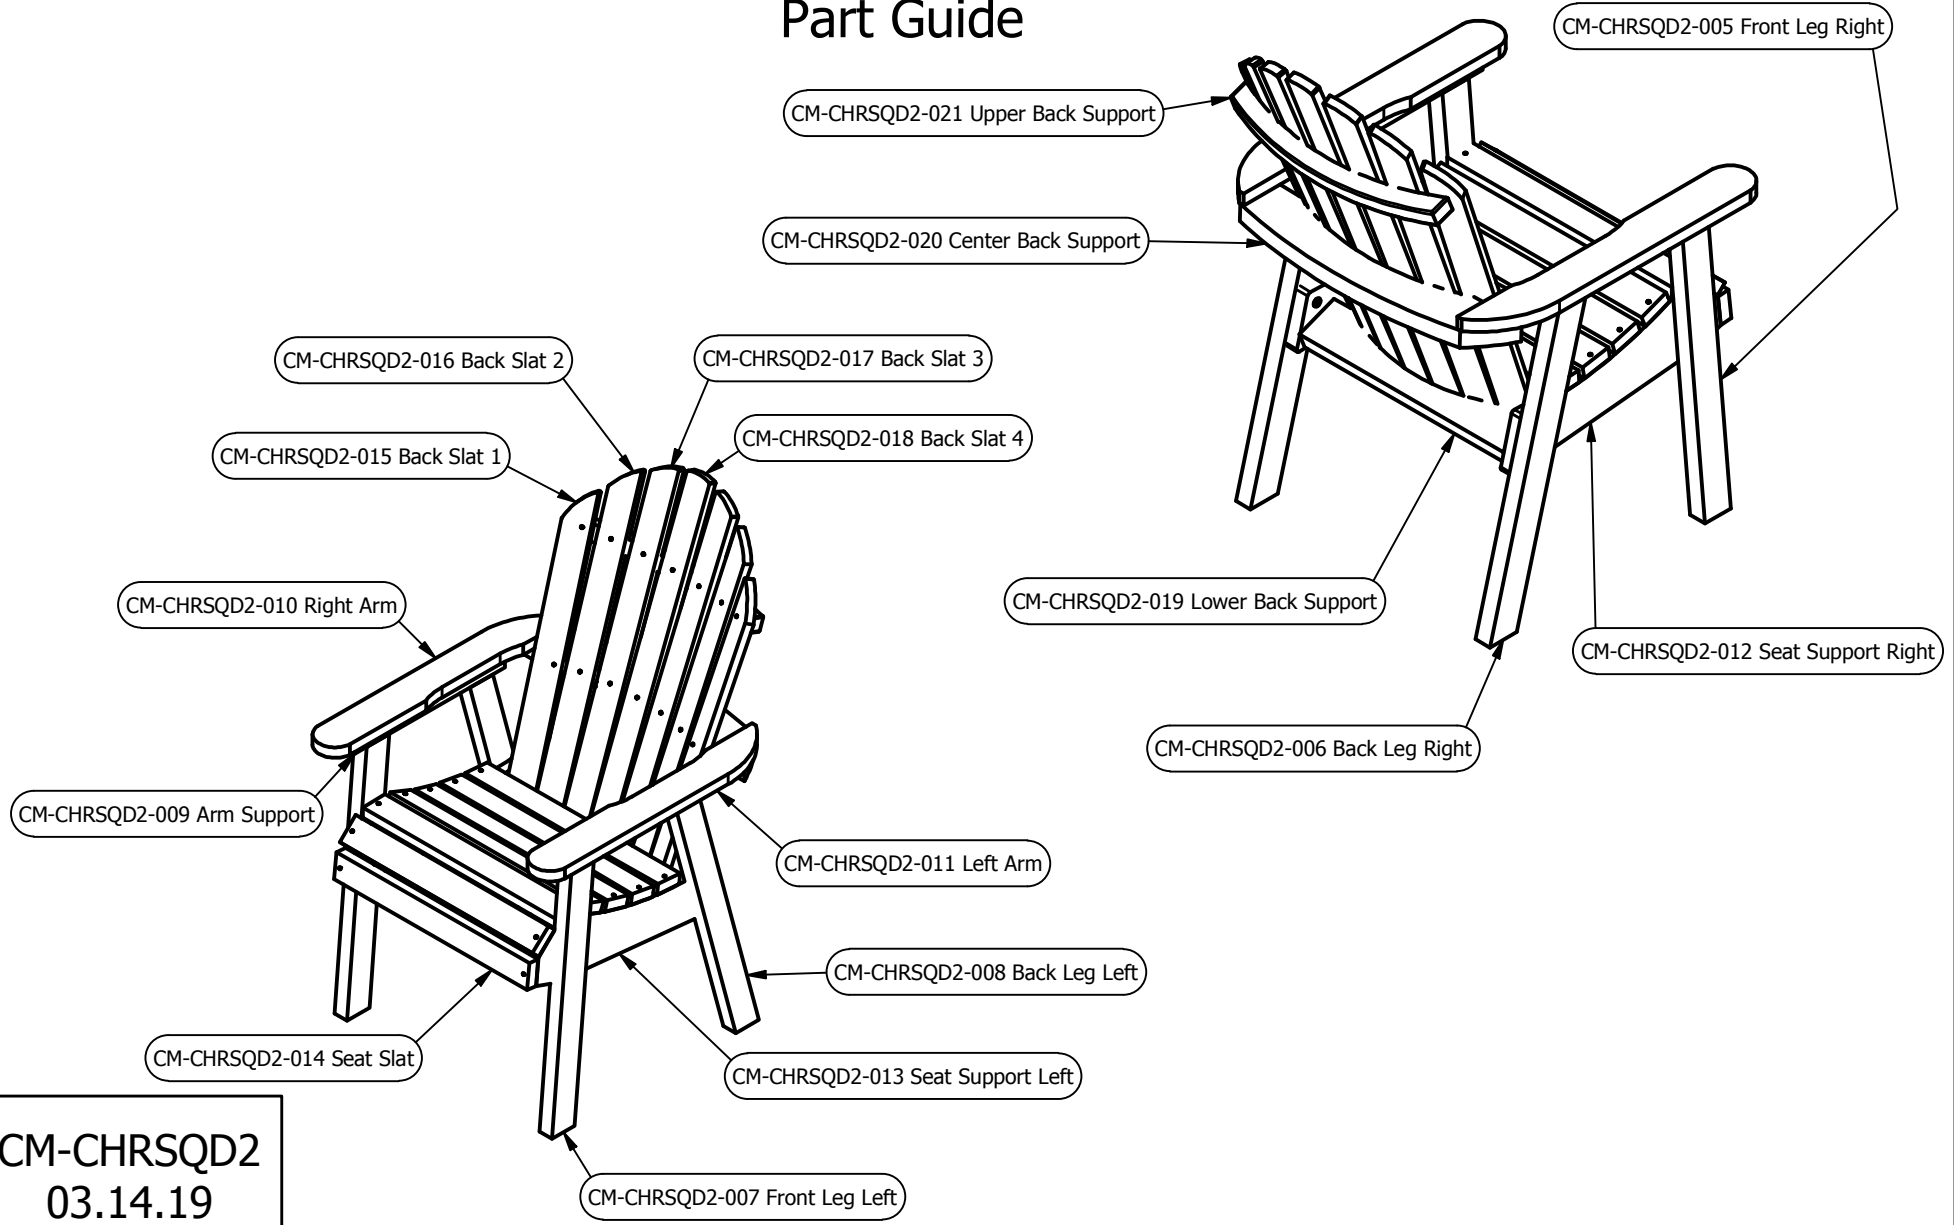

Dining Height Muskoka Chair Part Guide

CM-CHRSQD2
03.14.19

For information on Care and Cleaning or to register your product, please visit www.highwood-usa.com.