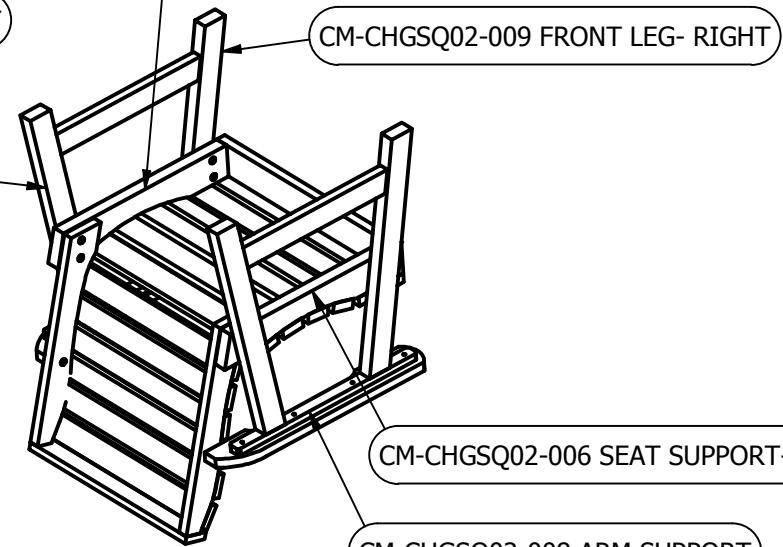

GLENVILLE LOUNGE CHAIR

PART GUIDE

CM-CHGSQ02
03.14.19

For information on Care and Cleaning or to register your product, please visit www.highwood-usa.com.