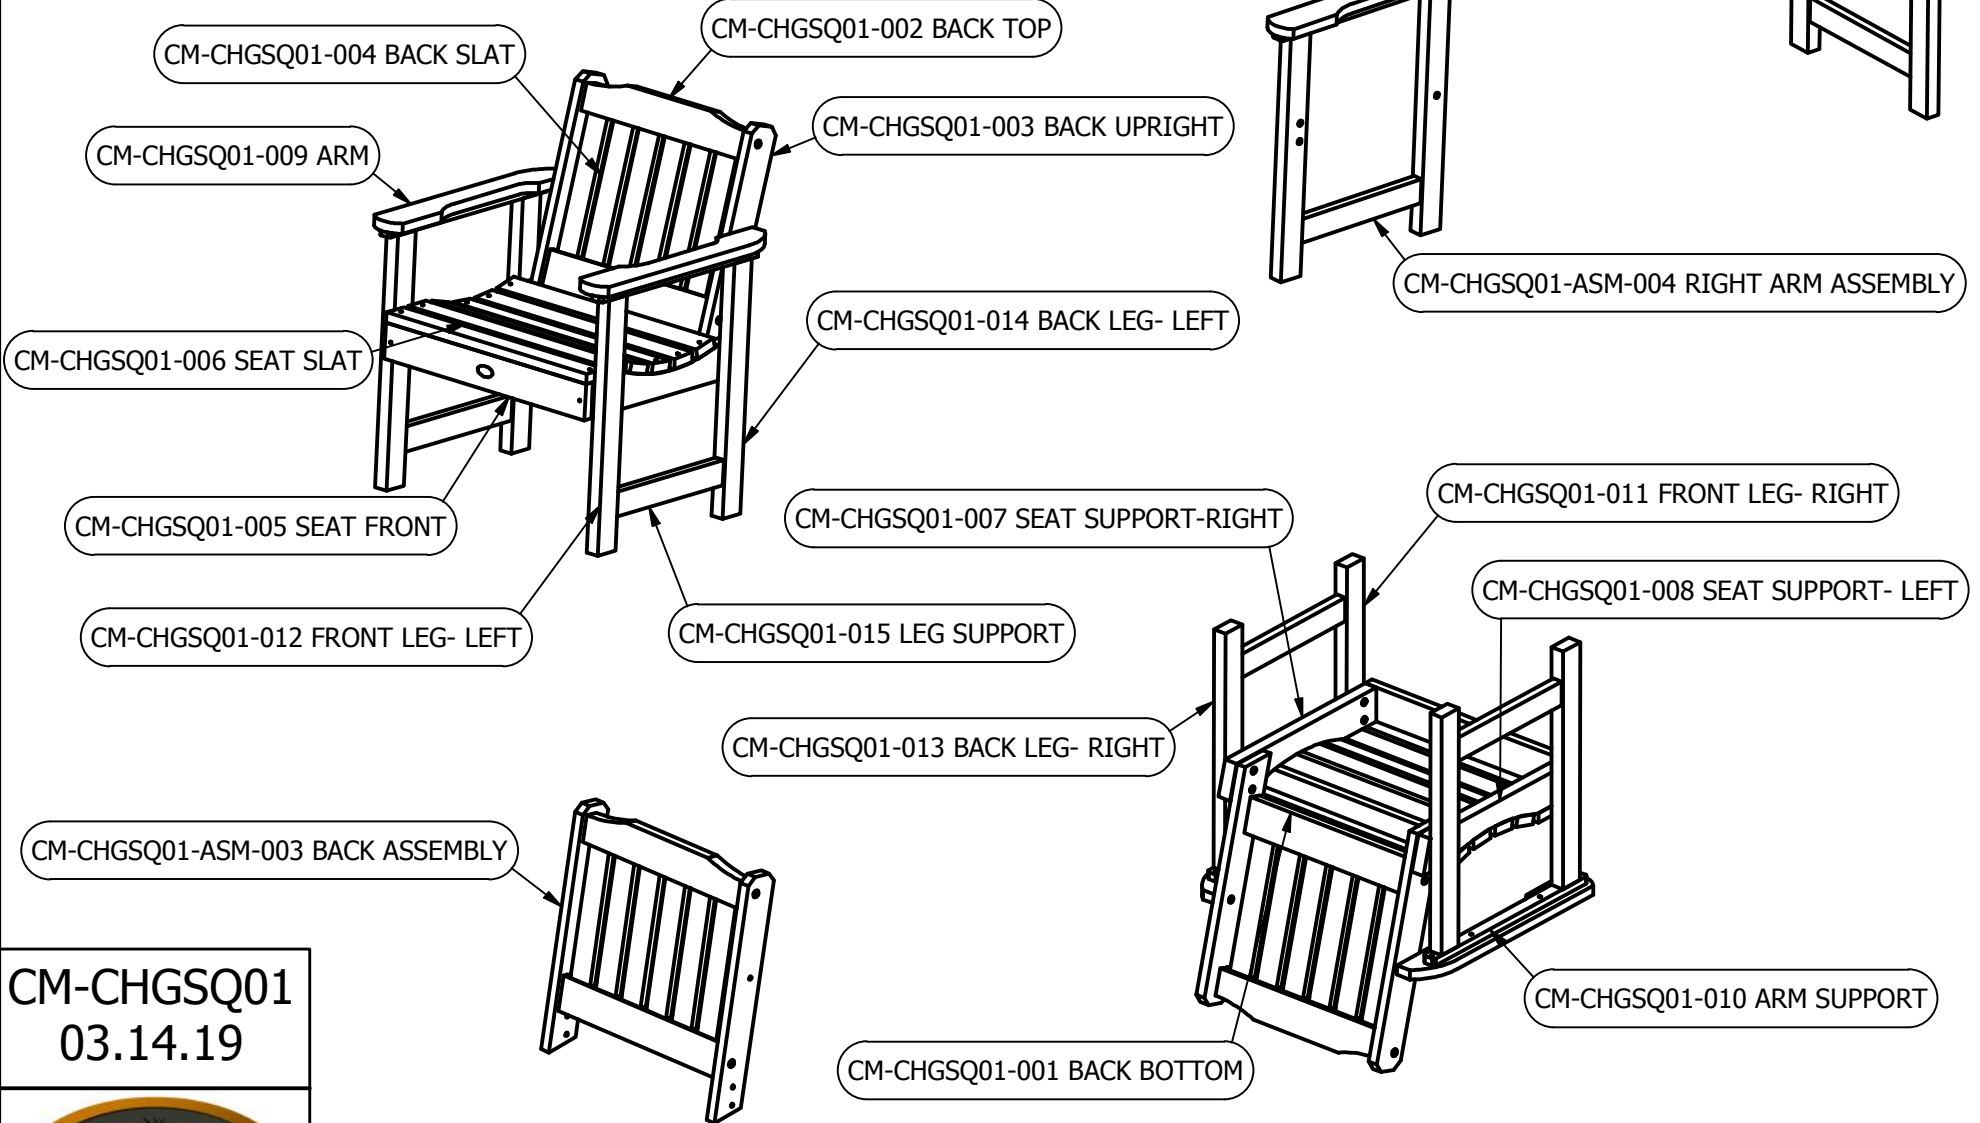

## PART GUIDE

CM-CHGSQ01-ASM-002 SEAT ASSEMBLY

CM-CHGSQ01-ASM-005 LEFT ARM ASSEMBLY

CM-CHGSQ01-ASM-004 RIGHT ARM ASSEMBLY

CM-CHGSQ01  
03.14.19

For information on Care and Cleaning or to register your product, please visit [www.highwood-usa.com](http://www.highwood-usa.com).