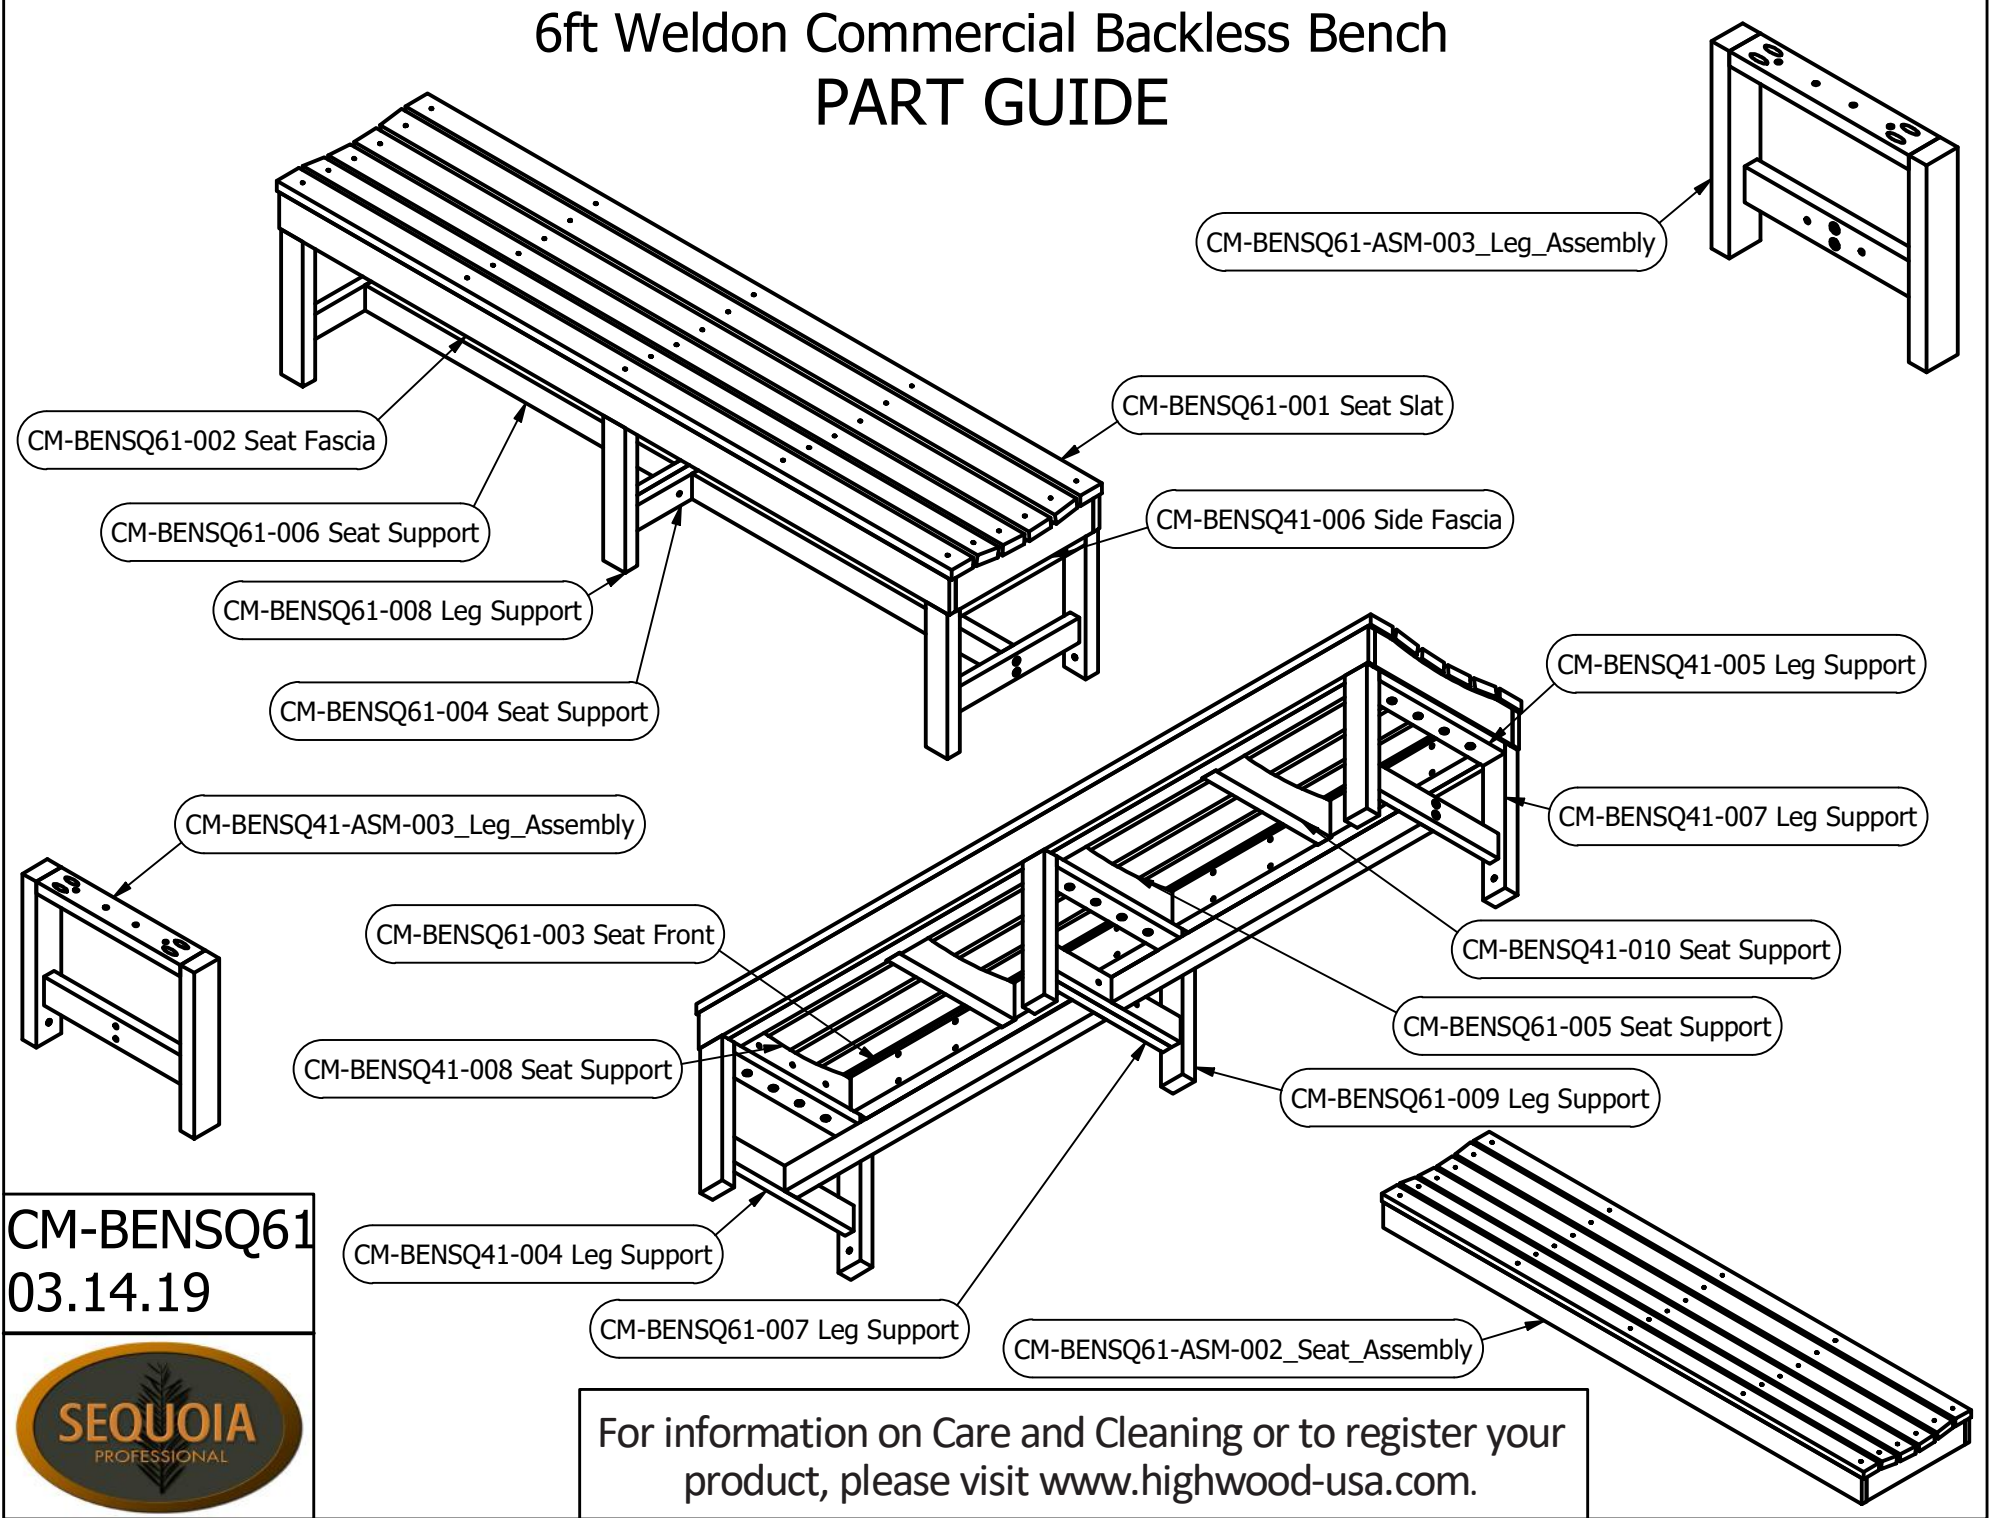

6ft Weldon Commercial Backless Bench

PART GUIDE

CM-BENSQ61
03.14.19

For information on Care and Cleaning or to register your product, please visit www.highwood-usa.com.