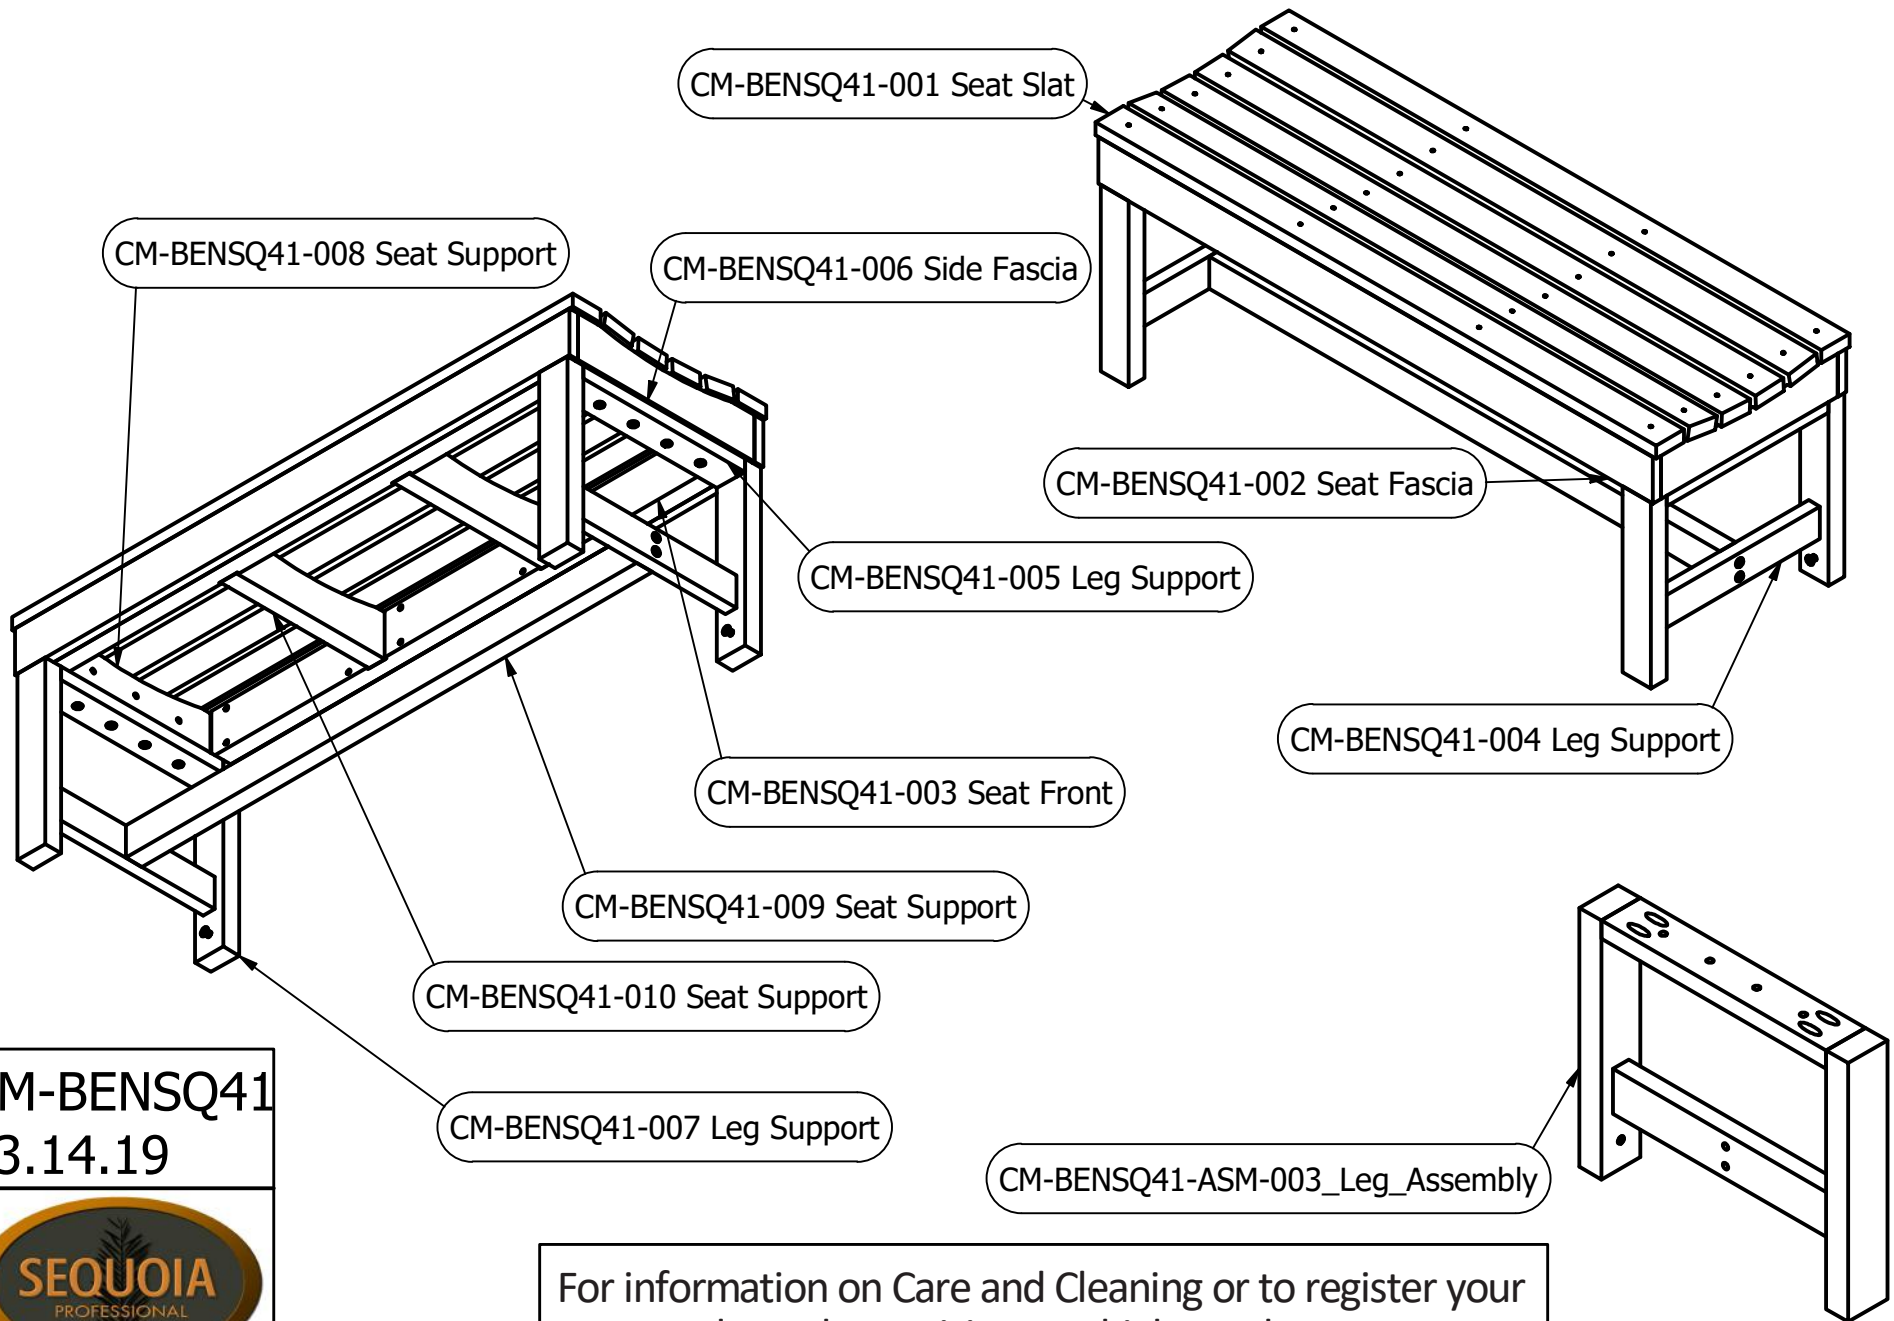

4ft Weldon Commercial Backless Bench

PART GUIDE

CM-BENSQ41
03.14.19

For information on Care and Cleaning or to register your product, please visit www.highwood-usa.com.