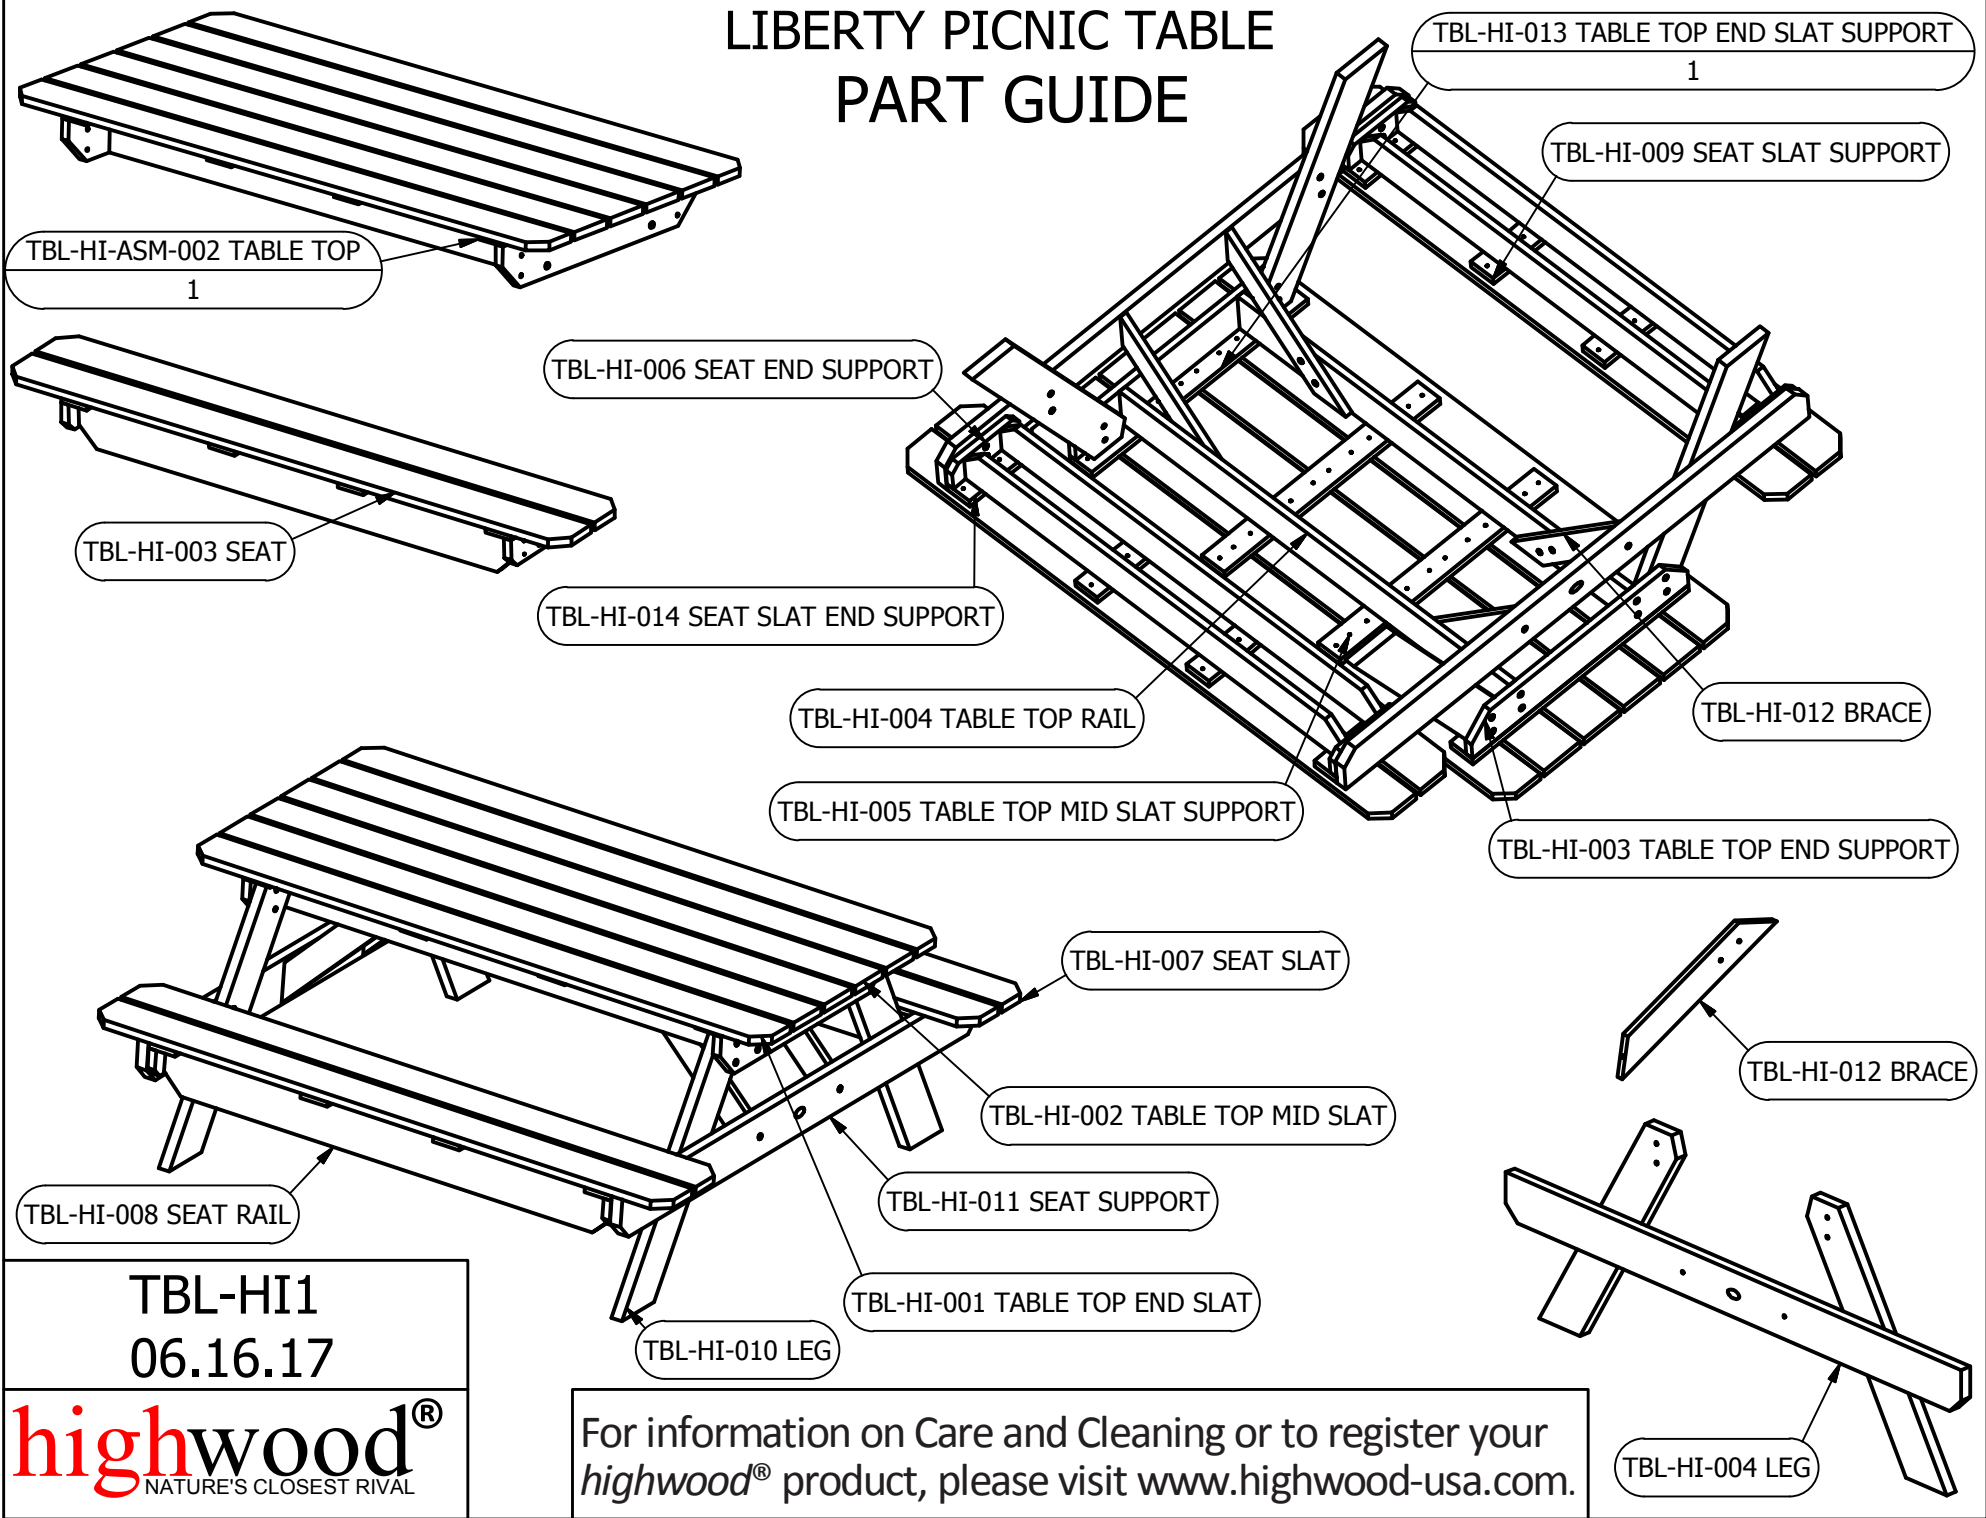

LIBERTY PICNIC TABLE PART GUIDE

TBL-HI1
06.16.17

highwood[®]
NATURE'S CLOSEST RIVAL

For information on Care and Cleaning or to register your *highwood*[®] product, please visit www.highwood-usa.com.