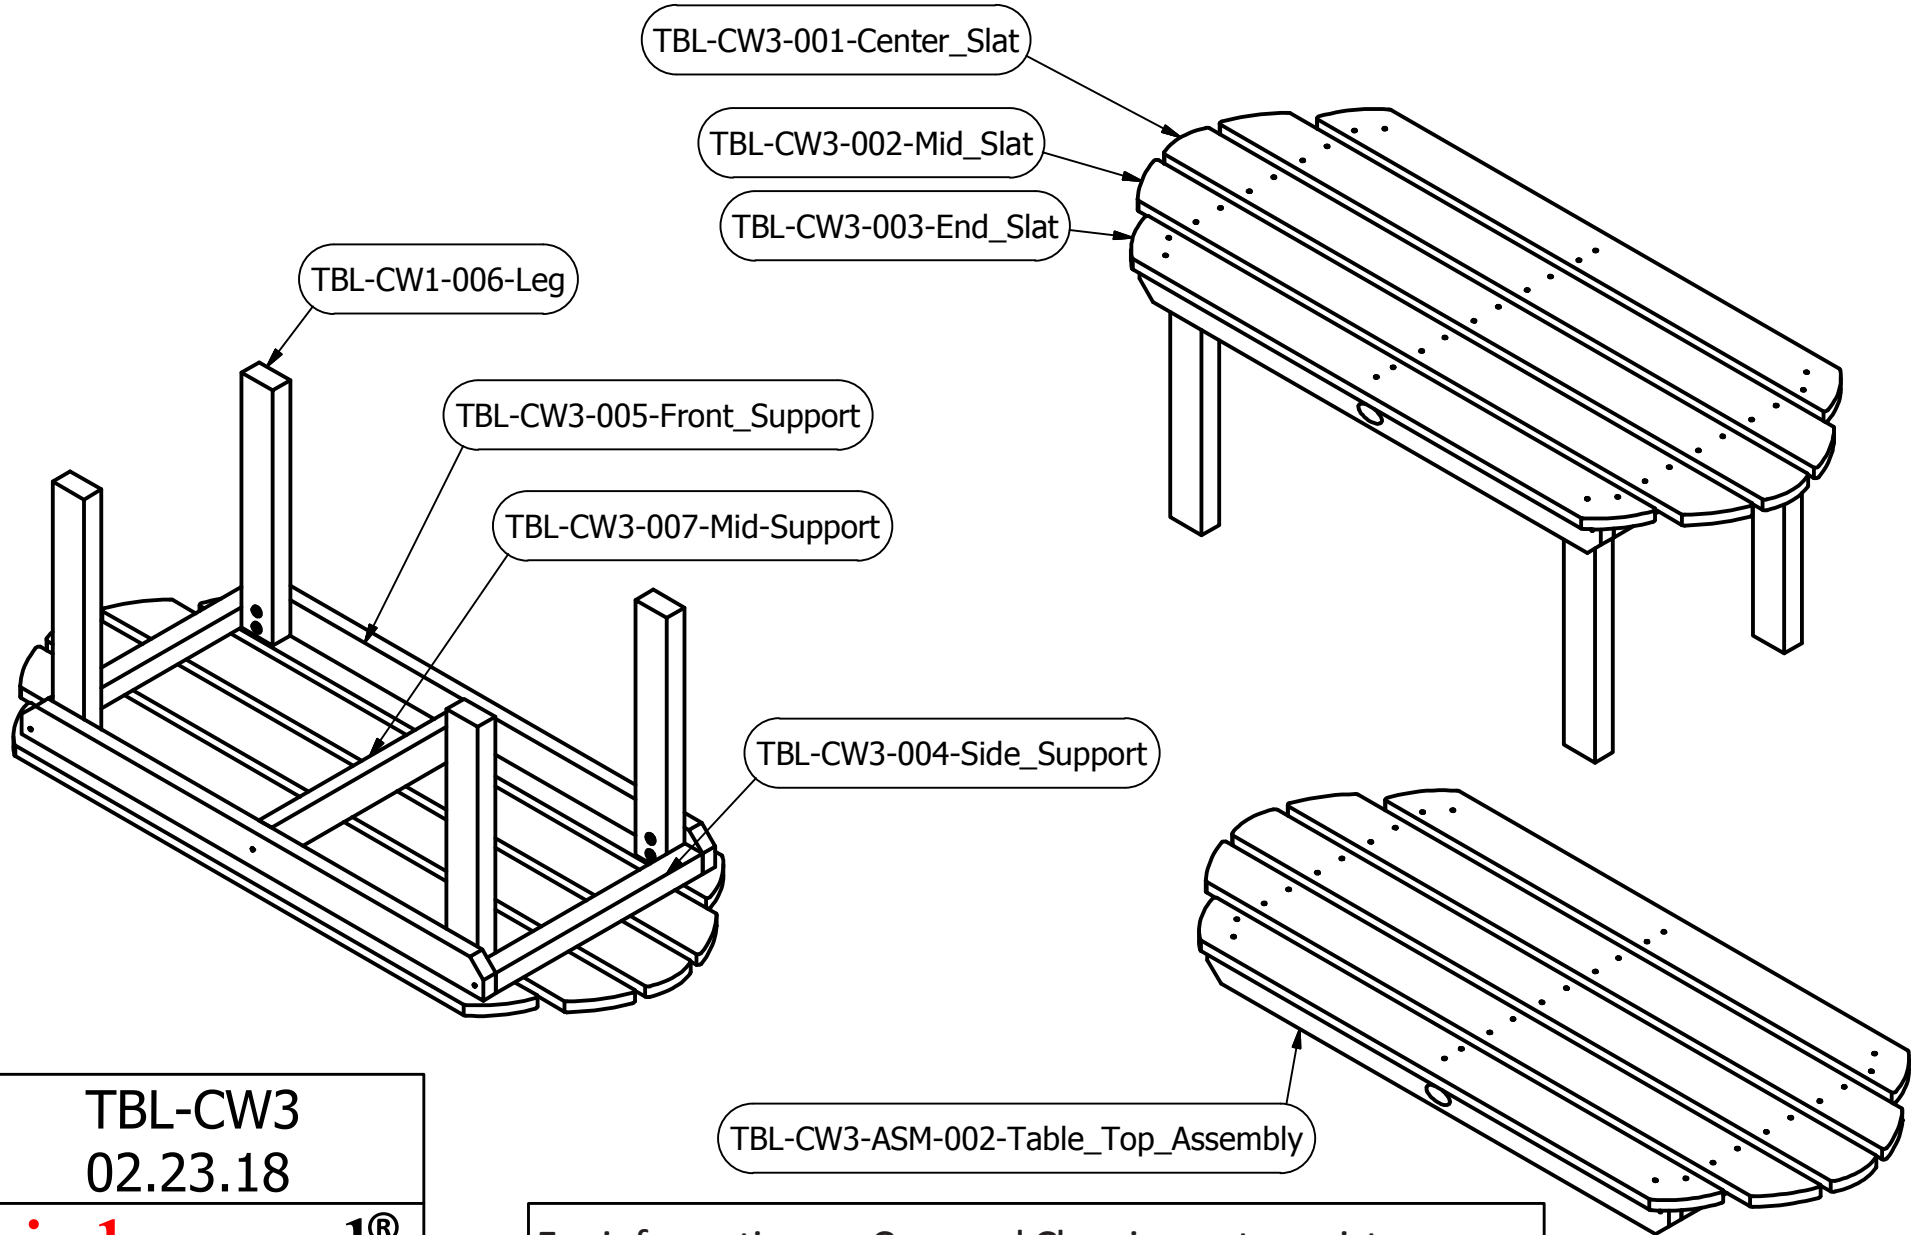

Classic Westport Conversation Table

PART GUIDE

TBL-CW3
02.23.18

highwood[®]
NATURE'S CLOSEST RIVAL

For information on Care and Cleaning or to register your *highwood*[®] product, please visit www.highwood-usa.com.