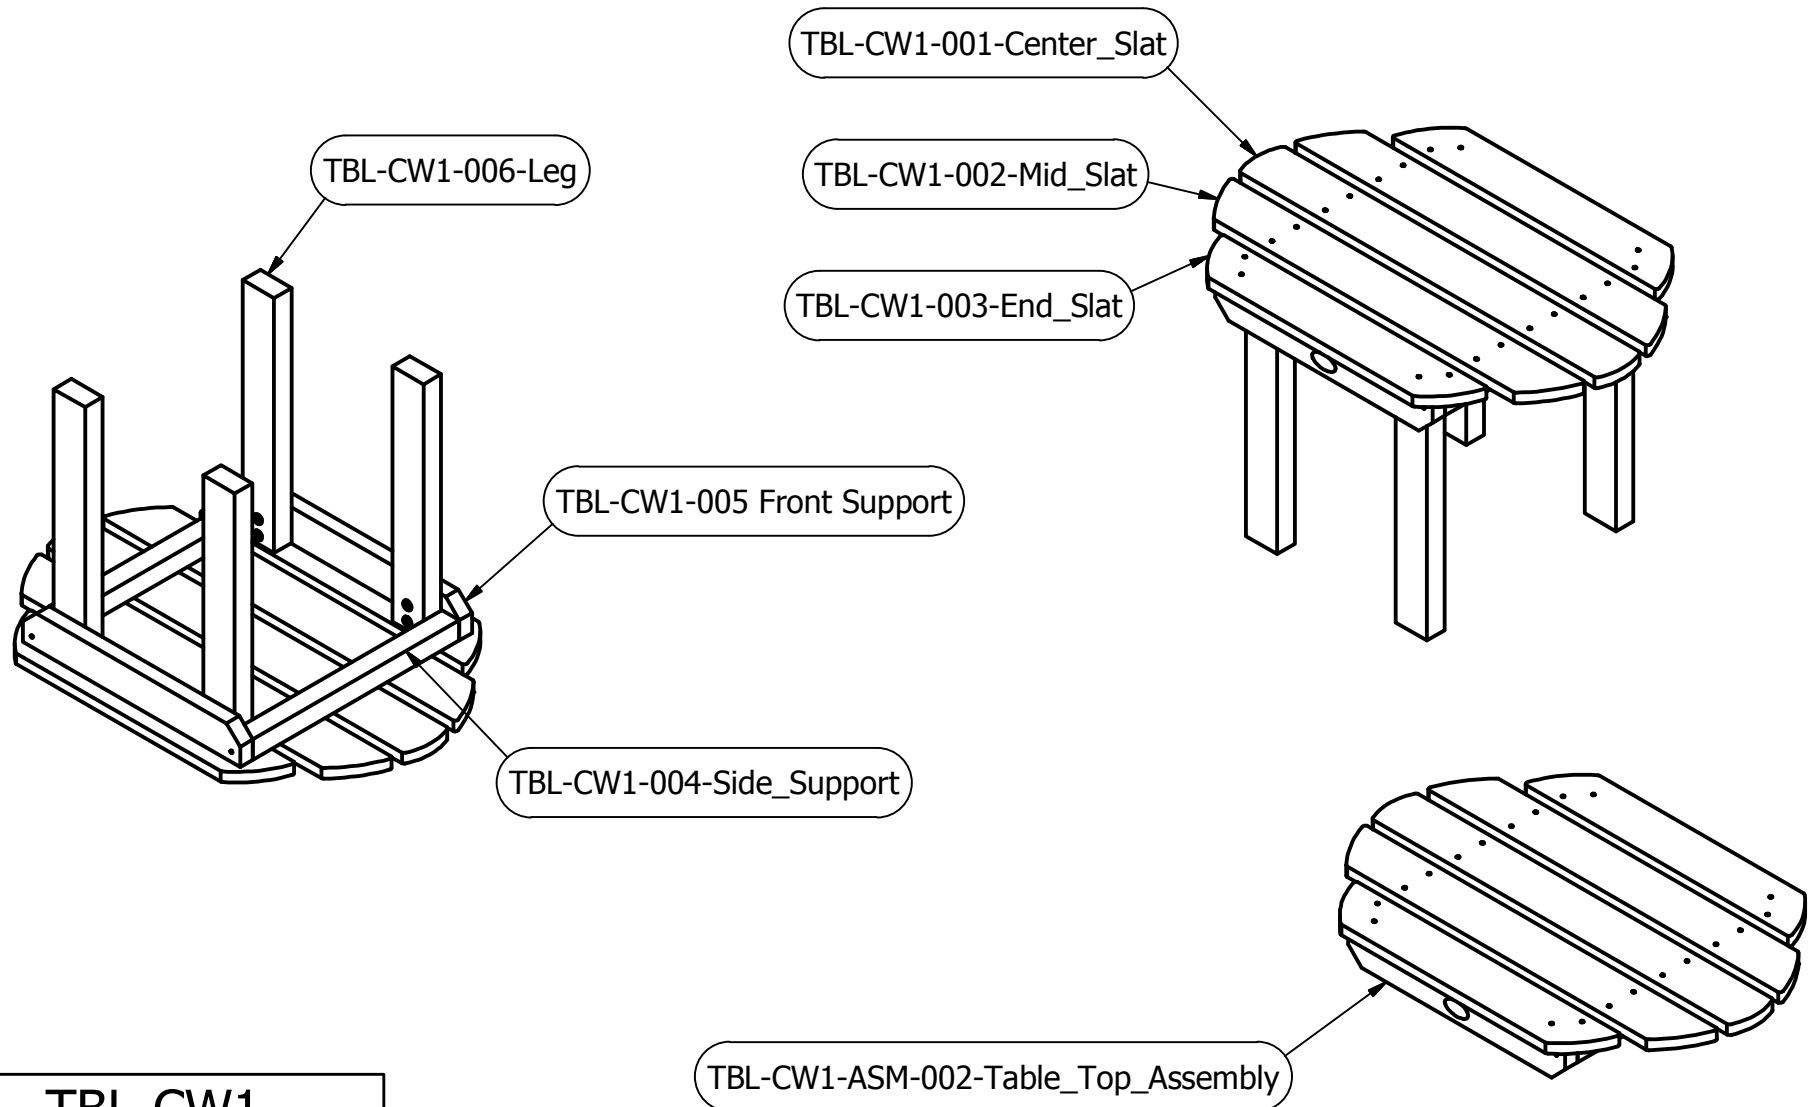

Classic Westport Side Table PART GUIDE

TBL-CW1
02.23.18

highwood[®]
NATURE'S CLOSEST RIVAL

For information on Care and Cleaning or to register your *highwood*[®] product, please visit www.highwood-usa.com.