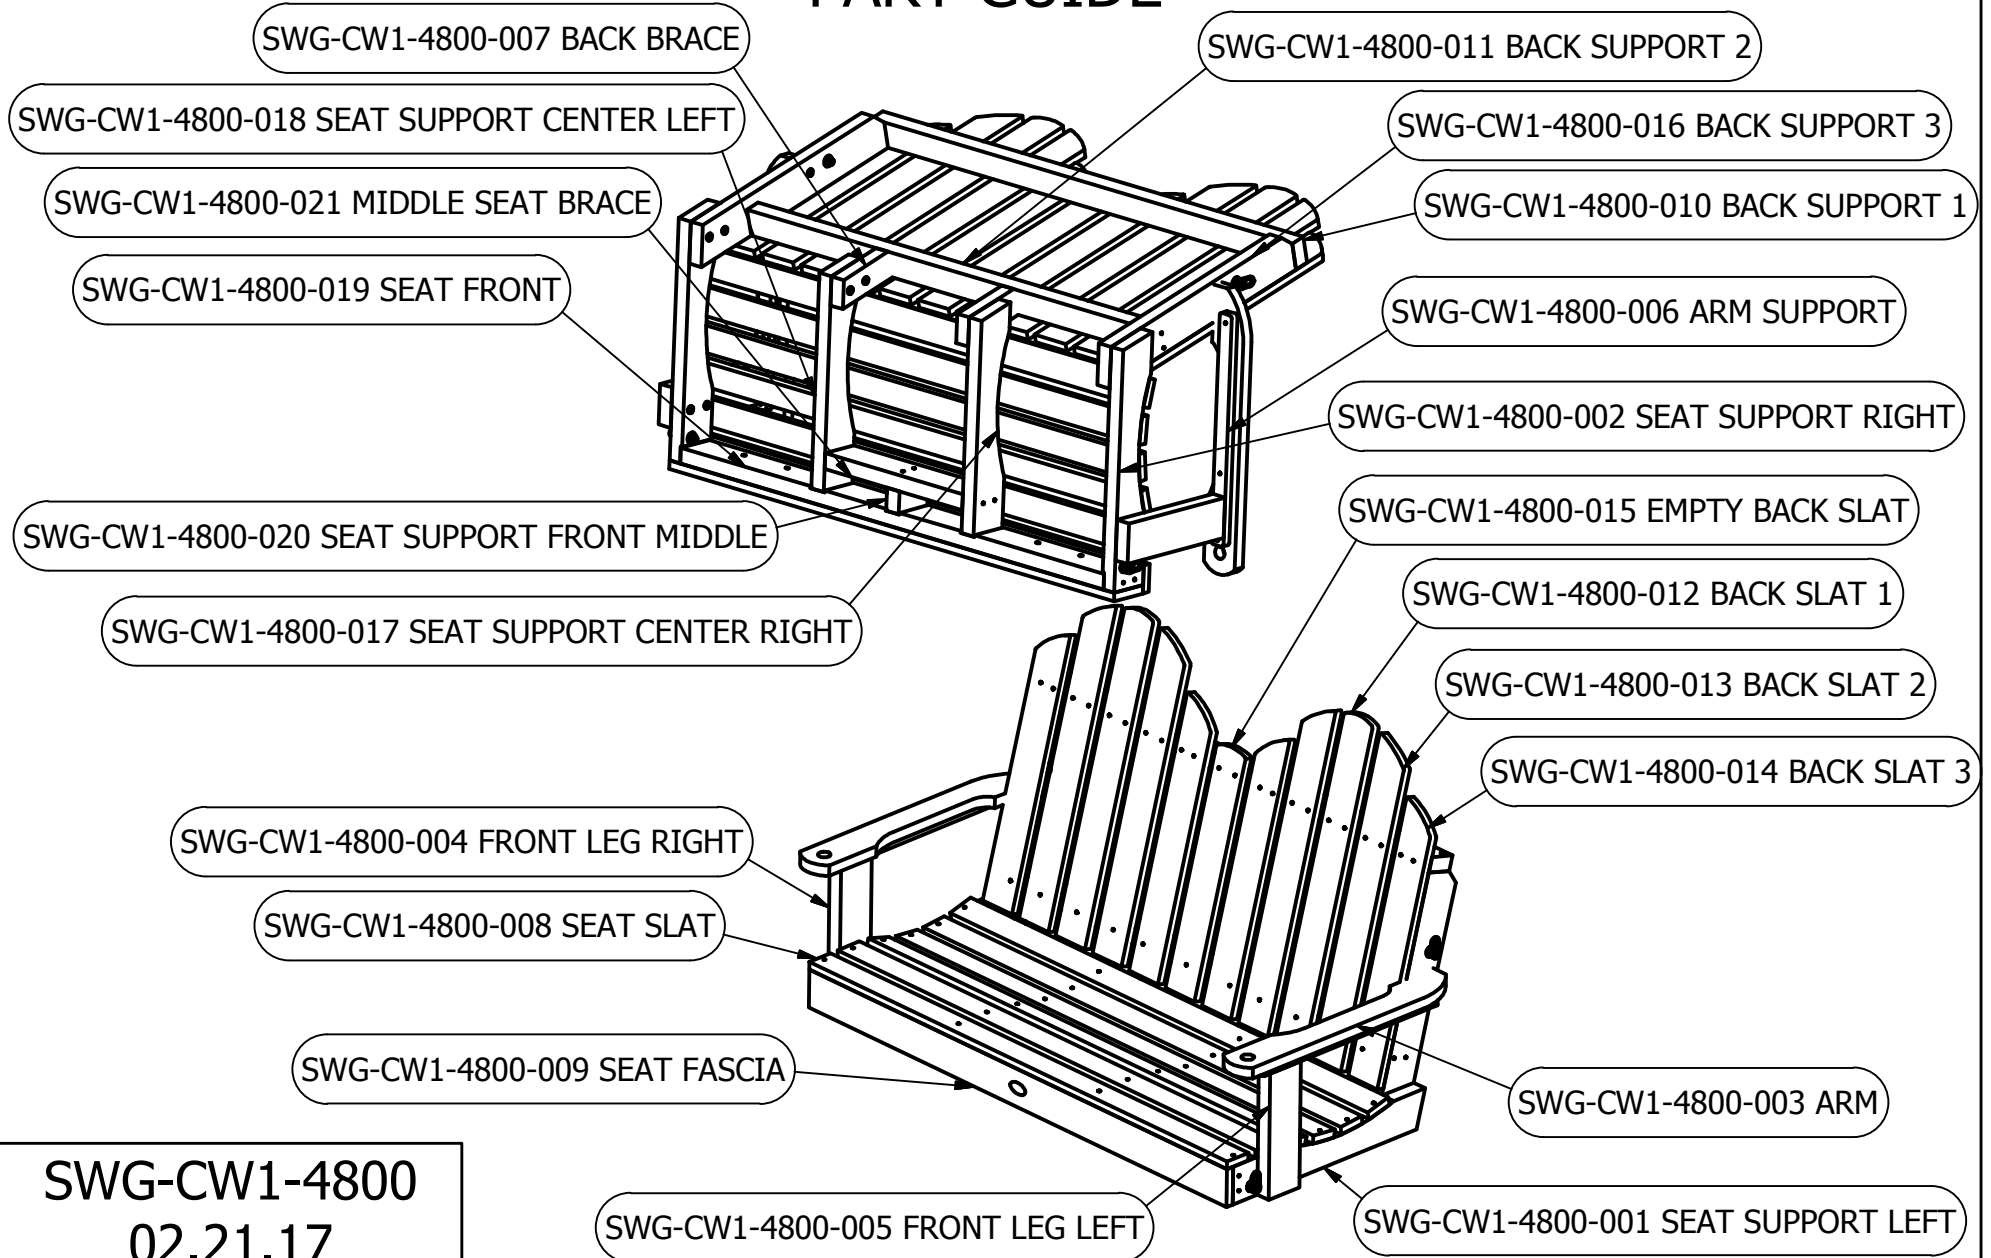

CLASSIC WESTPORT 4 FT PORCH SWING PART GUIDE

SWG-CW1-4800
02.21.17

highwood[®]
NATURE'S CLOSEST RIVAL

For information on Care and Cleaning or to register your *highwood*[®] product, please visit www.highwood-usa.com.