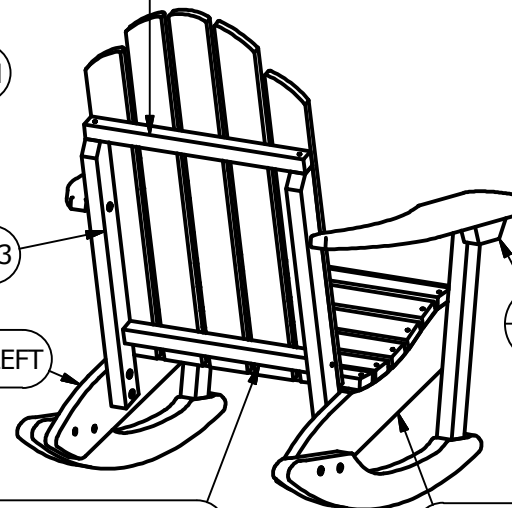

ROC-CW1-ASM-002 ARM ASSEMBLY RIGHT

1

CLASSIC WESPORT ROCKING CHAIR PART GUIDE

ROC-CW1-ASM-003 ARM ASSEMBLY LEFT

1

CLAS1-006 BACK SLAT 2

CLAS1-005 BACK SLAT 1

ROC-CW1-ASM-005 LEG ASSEMBLY RIGHT

CLAS1-007 BACK SLAT 3

ROC-CW1-ASM-006 LEG ASSEMBLY LEFT

ROC-CW1-002 FRONT LEG RIGHT

CLAS1-011 ARM

CLAS1-ASM-001 BACK ASSEMBLY

CLAS1-001 SEAT SLAT

CLAS1-002 SEAT FRONT PANEL

ROC-CW1-003 FRONT LEG LEFT

ROC-CW1-001 ROCKER BOTTOM

CLAS1-008 BACK SUPPORT 1

CLAS1-010 BACK SUPPORT 3

ROC-CW1-005 SEAT SUPPORT LEFT

CLAS1-004 ARM SUPPORT

1

ROC-CW1-ASM-004 SEAT ASSEMBLY

CLAS1-009 BACK SUPPORT 2

ROC-CW1-004 SEAT SUPPORT RIGHT

ROC-CW1
05.25.17

highwood[®]
NATURE'S CLOSEST RIVAL

For information on Care and Cleaning or to register your *highwood*[®] product, please visit www.highwood-usa.com.