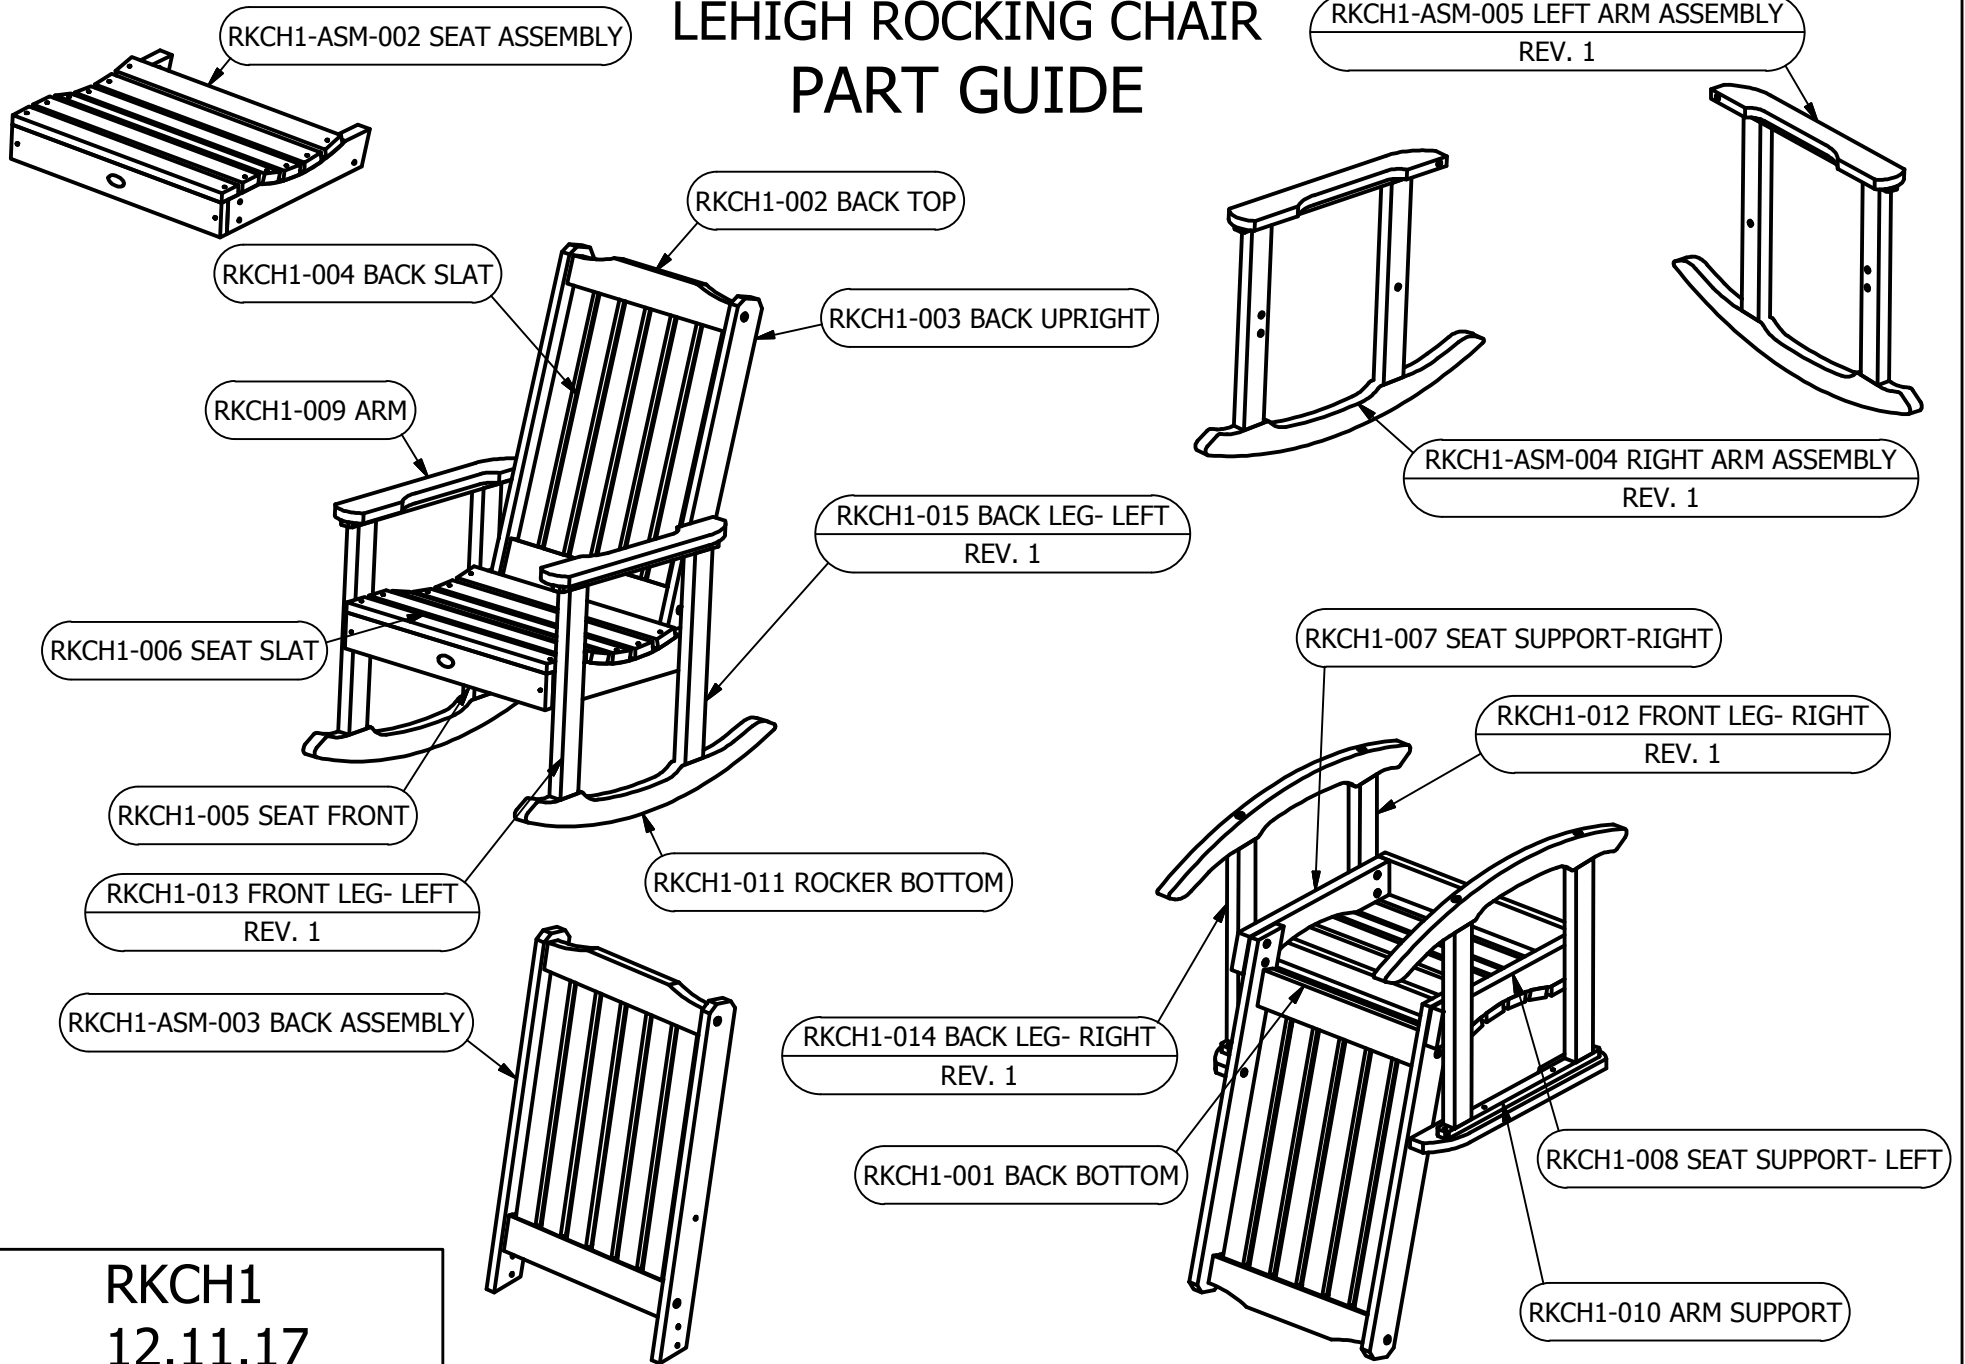

LEHIGH ROCKING CHAIR PART GUIDE

RKCH1
12.11.17

highwood[®]
NATURE'S CLOSEST RIVAL

For information on Care and Cleaning or to register your *highwood*[®] product, please visit www.highwood-usa.com.