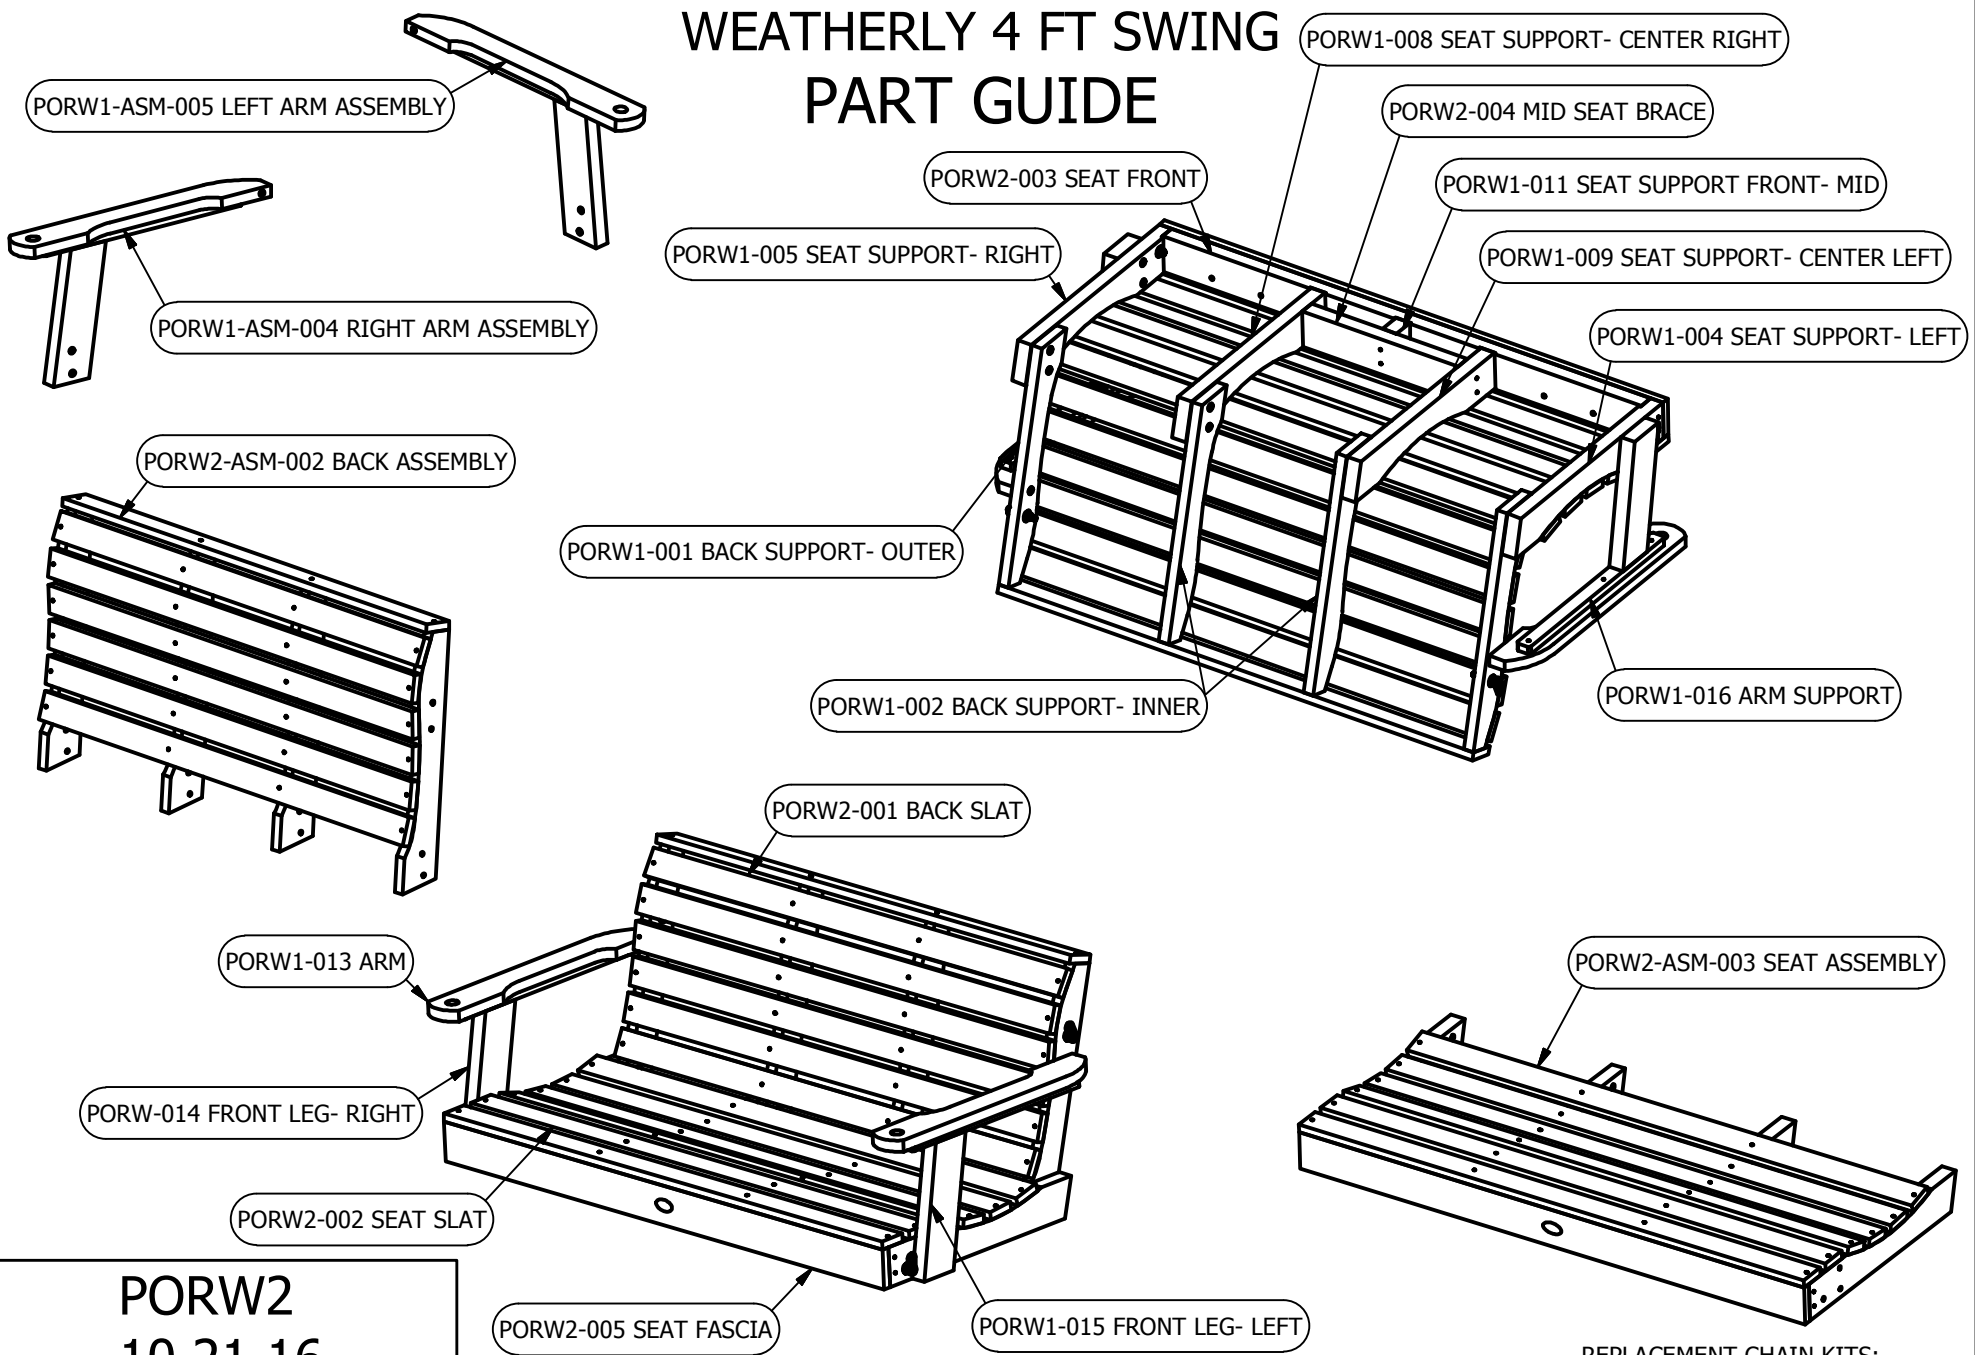

WEATHERLY 4 FT SWING PART GUIDE

PORW2
10.21.16

highwood[®]
NATURE'S CLOSEST RIVAL

For information on Care and Cleaning or to register your *highwood*[®] product, please visit www.highwood-usa.com.

REPLACEMENT CHAIN KITS:
PUR-COMP-0151- SHORT CHAIN KIT
PUR-COMP-0152- LONG CHAIN KIT