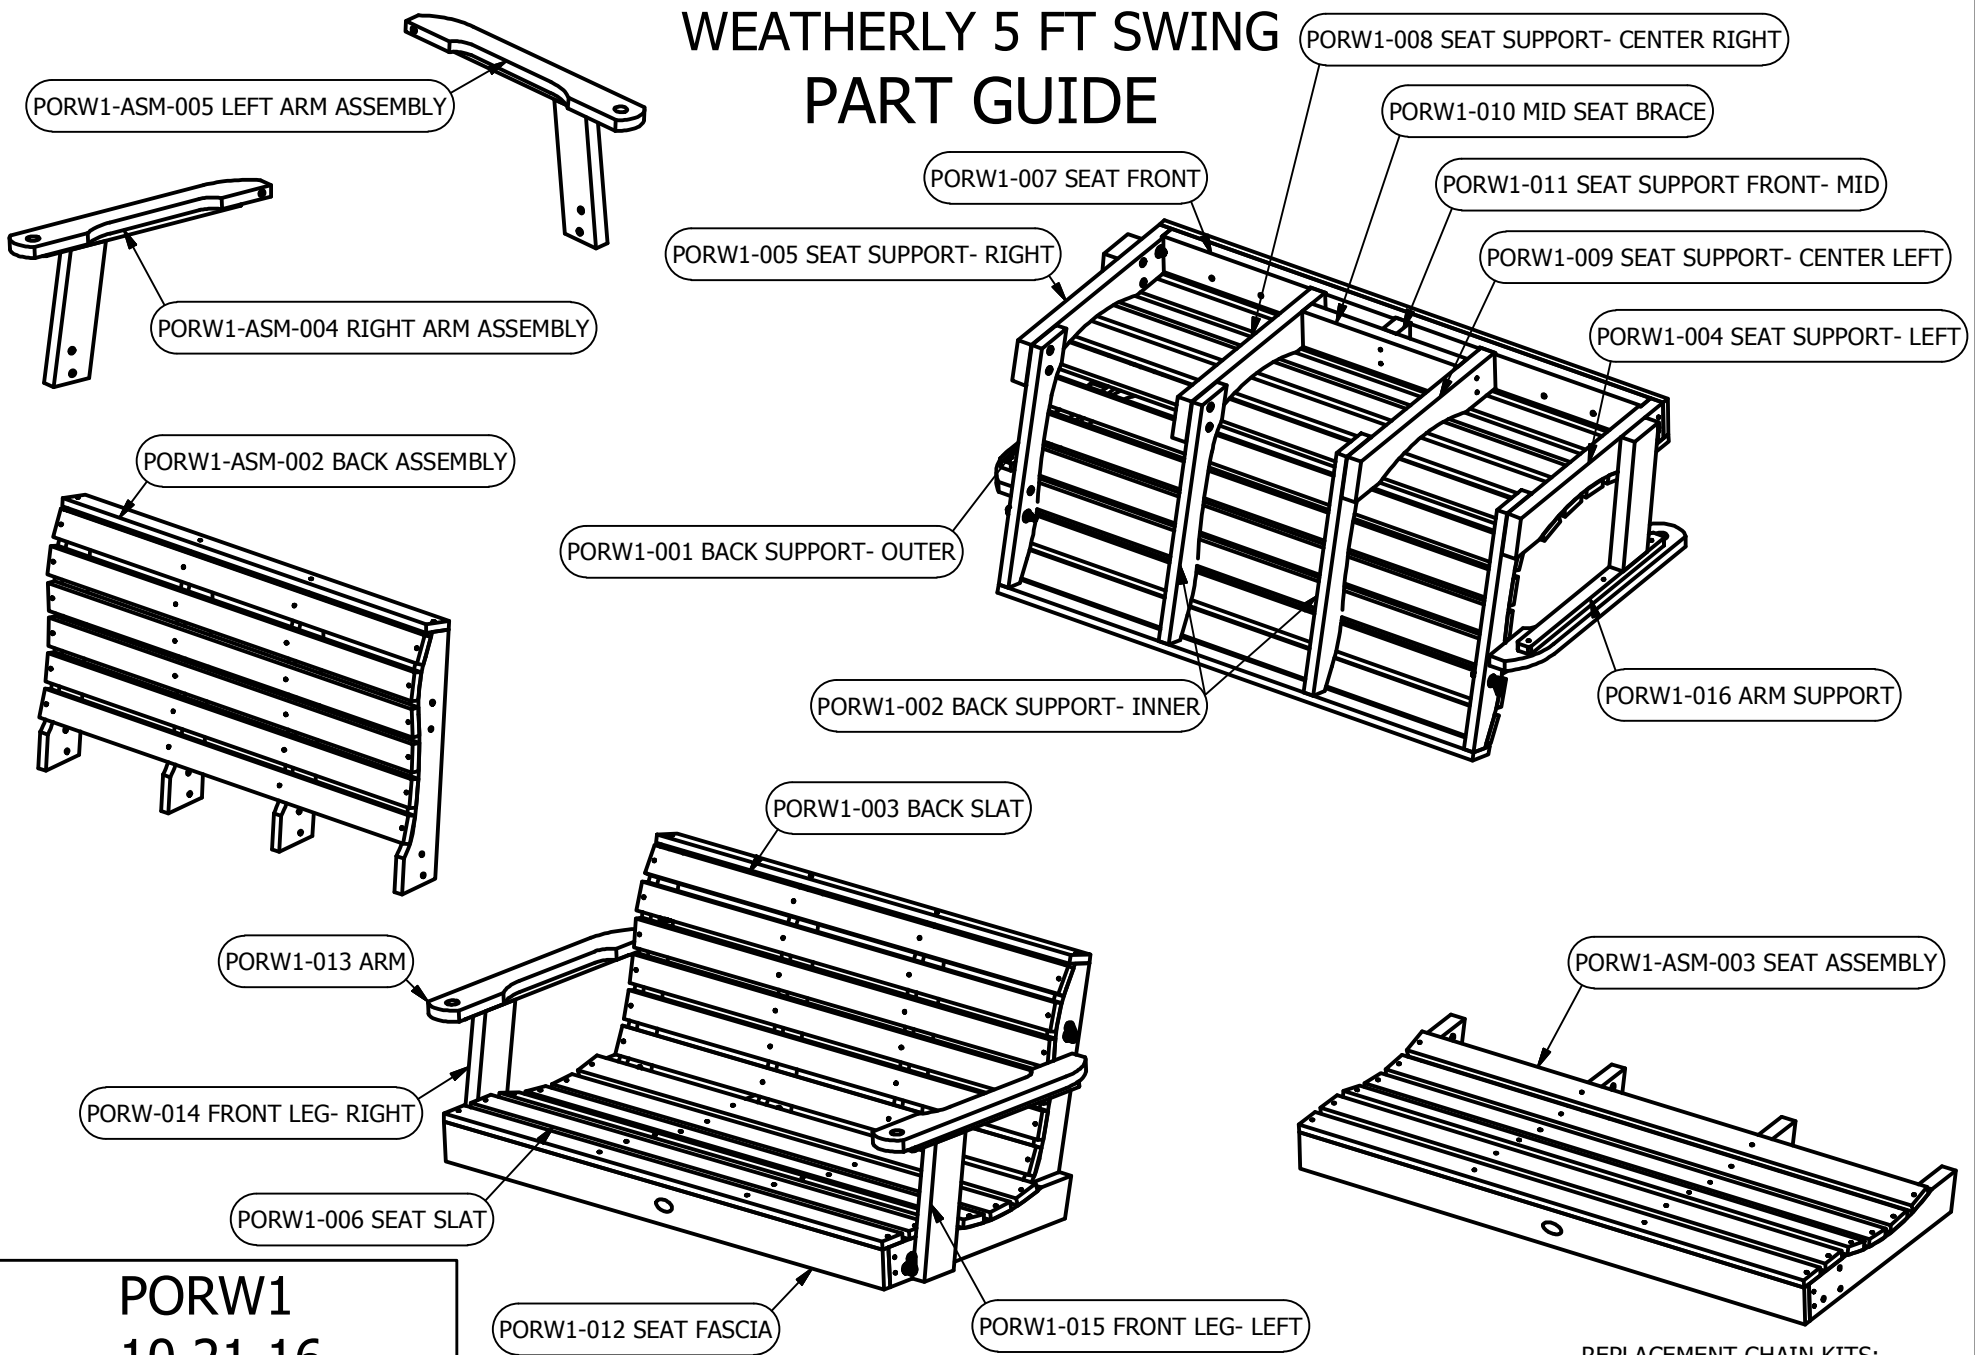

WEATHERLY 5 FT SWING PART GUIDE

PORW1
10.21.16

highwood[®]
NATURE'S CLOSEST RIVAL

For information on Care and Cleaning or to register your *highwood*[®] product, please visit www.highwood-usa.com.

REPLACEMENT CHAIN KITS:
PUR-COMP-0151- SHORT CHAIN KIT
PUR-COMP-0152- LONG CHAIN KIT