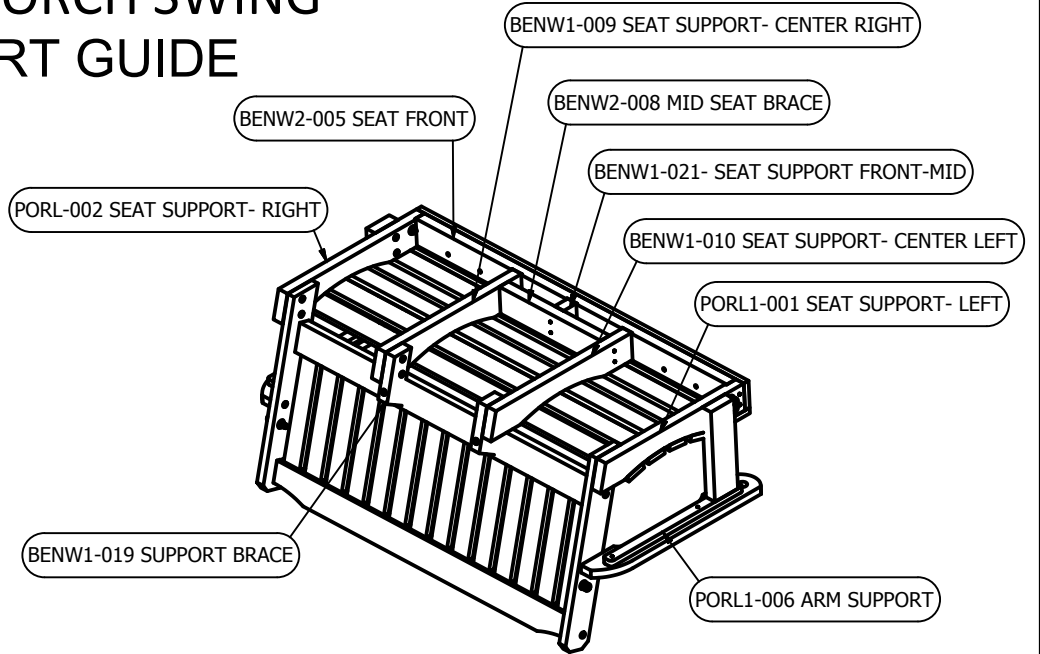

# LEHIGH COLLECTION 4 FT. PORCH SWING PART GUIDE

PORL2  
05.11.16

**highwood**<sup>®</sup>  
NATURE'S CLOSEST RIVAL

For information on Care and Cleaning your **highwood**<sup>®</sup> product visit [www.highwood-usa.com/care.html](http://www.highwood-usa.com/care.html)  
Visit our Website and Facebook page to see more **highwood**<sup>®</sup> products!