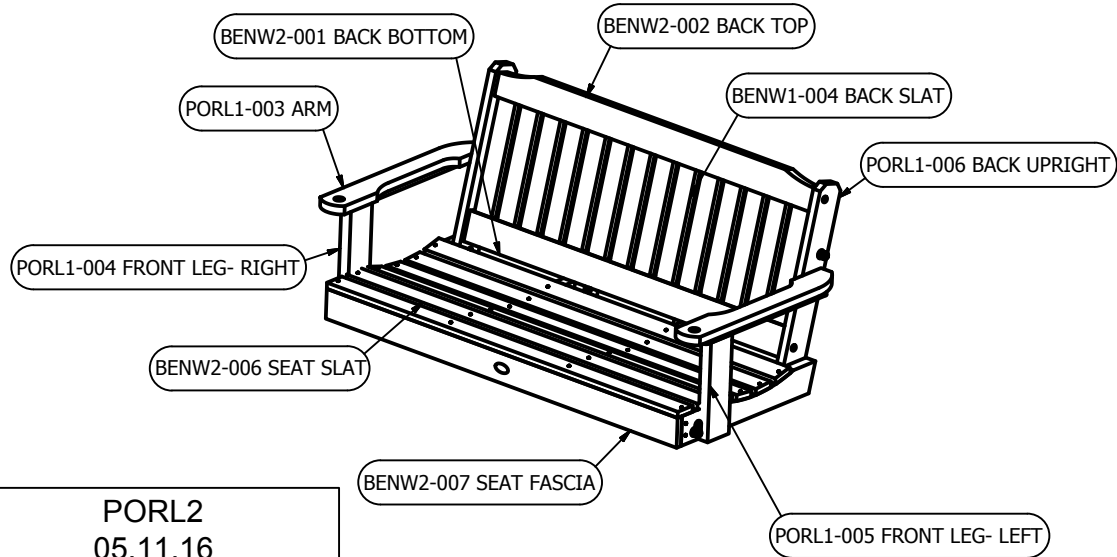

# LEHIGH COLLECTION 4 FT. PORCH SWING PART GUIDE

PORL2  
05.11.16

**highwood**<sup>®</sup>  
NATURE'S CLOSEST RIVAL

For information on Care and Cleaning your **highwood**<sup>®</sup> product visit [www.highwood-usa.com/care.html](http://www.highwood-usa.com/care.html)  
Visit our Website and Facebook page to see more **highwood**<sup>®</sup> products!