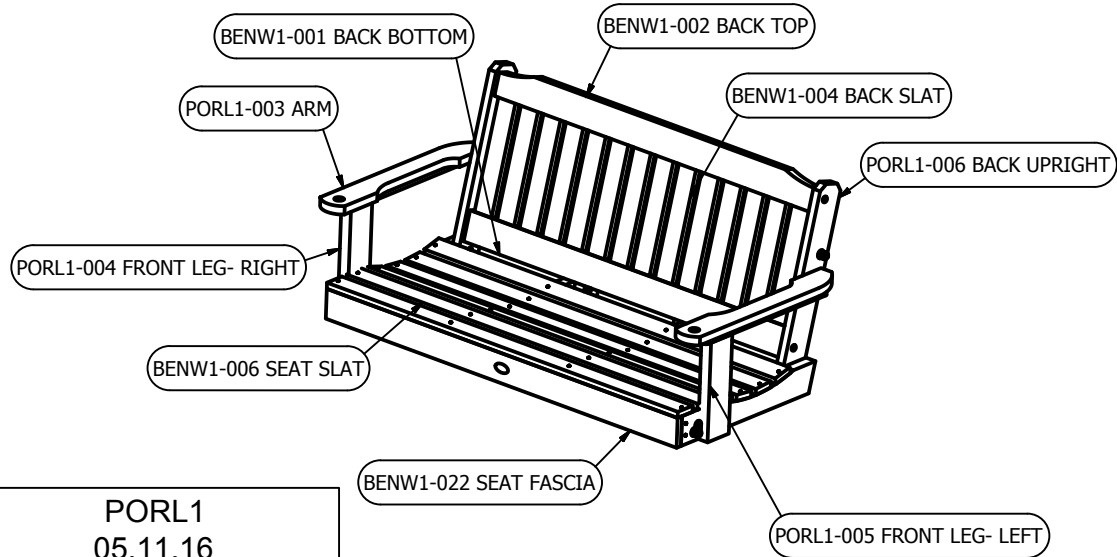

# LEHIGH COLLECTION 5 FT. PORCH SWING PART GUIDE

PORL1  
05.11.16

**highwood**<sup>®</sup>  
NATURE'S CLOSEST RIVAL

For information on Care and Cleaning your **highwood**<sup>®</sup> product visit [www.highwood-usa.com/care.html](http://www.highwood-usa.com/care.html)  
Visit our Website and Facebook page to see more **highwood**<sup>®</sup> products!  
[www.highwood-usa.com](http://www.highwood-usa.com)    [www.facebook.com/highwoodUSA](http://www.facebook.com/highwoodUSA)

REPLACEMENT CHAIN KITS:  
PUR-COMP-0151- SHORT CHAIN KIT  
PUR-COMP-0152- LONG CHAIN KIT