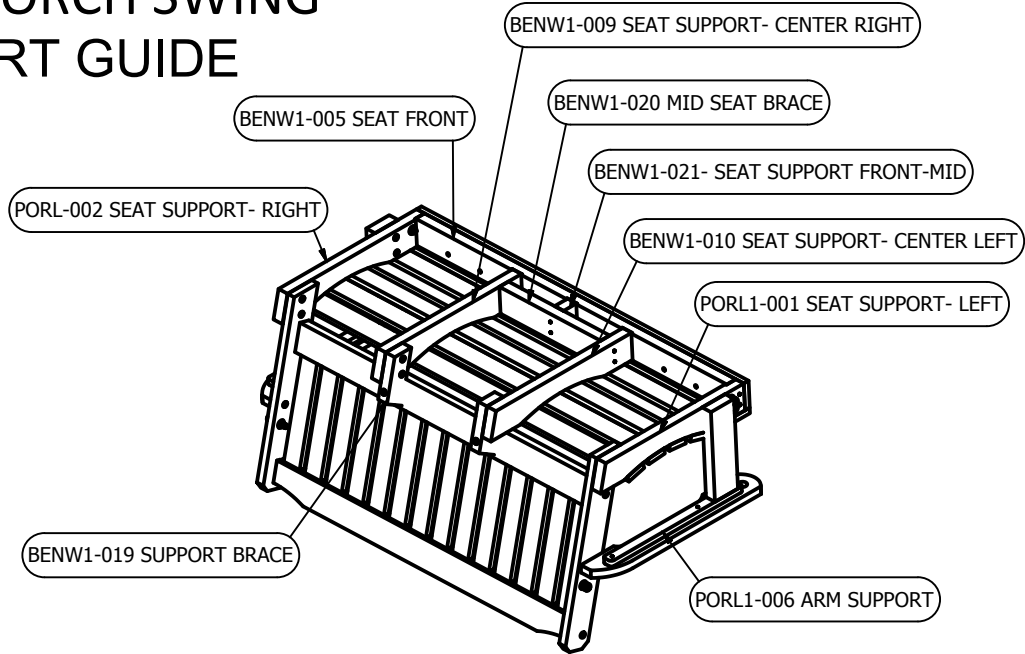

# LEHIGH COLLECTION 5 FT. PORCH SWING PART GUIDE

PORL1  
05.11.16

**highwood**<sup>®</sup>  
NATURE'S CLOSEST RIVAL

For information on Care and Cleaning your **highwood**<sup>®</sup> product visit [www.highwood-usa.com/care.html](http://www.highwood-usa.com/care.html)  
Visit our Website and Facebook page to see more **highwood**<sup>®</sup> products!  
[www.highwood-usa.com](http://www.highwood-usa.com)    [www.facebook.com/highwoodUSA](http://www.facebook.com/highwoodUSA)

REPLACEMENT CHAIN KITS:  
PUR-COMP-0151- SHORT CHAIN KIT  
PUR-COMP-0152- LONG CHAIN KIT