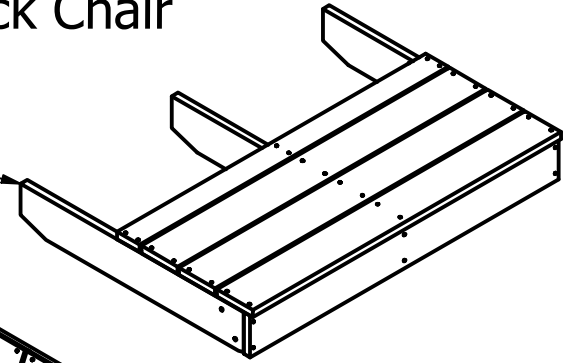

Barcelona Double Wide Modern Adirondack Chair

PART GUIDE

AD-CHRAD02-ASM-001-BACK ASSEMBLY

AD-CHRAD02-ASM-004-SEAT ASSEMBLY

AD-CHRAD02-007_BACK SLAT

AD-CHRAD02_012-ARM

AD-CHRAD02-001_SEAT SLAT

AD-CHRAD02-004-FRONT LEG- RIGHT

AD-CHRAD02-003-FRONT LEG- LEFT

AD-CHRAD02-011-BACK UPRIGHT

AD-CHRAD02-002-BACK SEAT SLAT

AD-CHRAD02-010-TOP BACK SUPPORT

AD-CHRAD02-009-MIDDLE BACK SUPPORT

AD-CHRAD02-008-BOTTOM BACK SUPPORT

AD-CHRAD02-014-SEAT SUPPORT- LEFT