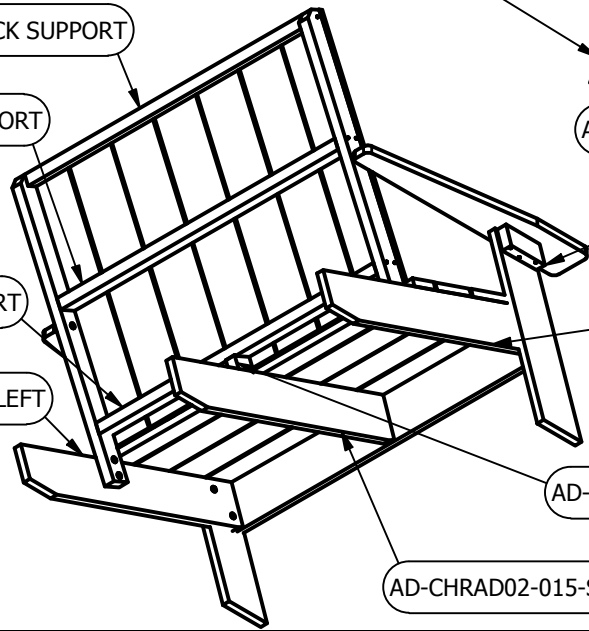

Barcelona Double Wide Modern Adirondack Chair

PART GUIDE

AD-CHRAD02-ASM-001-BACK ASSEMBLY

AD-CHRAD02-ASM-004-SEAT ASSEMBLY

AD-CHRAD02-007_BACK SLAT

AD-CHRAD02_012-ARM

AD-CHRAD02-001_SEAT SLAT

AD-CHRAD02-004-FRONT LEG- RIGHT

AD-CHRAD02-003-FRONT LEG- LEFT

AD-CHRAD02-011-BACK UPRIGHT

AD-CHRAD02-002-BACK SEAT SLAT

AD-CHRAD02-010-TOP BACK SUPPORT

AD-CHRAD02-009-MIDDLE BACK SUPPORT

AD-CHRAD02-008-BOTTOM BACK SUPPORT

AD-CHRAD02-014-SEAT SUPPORT- LEFT

AD-CHRAD02-005-ARM SUPPORT- LEFT

AD-CHRAD02-ASM-002-ARM ASSEMBLY- LEFT

AD-CHRAD02-006-ARM SUPPORT- RIGHT

AD-CHRAD02-013-SEAT SUPPORT- RIGHT

AD-CHRAD02-ASM-003-ARM ASSEMBLY- LEFT

AD-CHRAD02-016-BACK BRACE

AD-CHRAD02-015-SEAT SUPPORT- CENTER