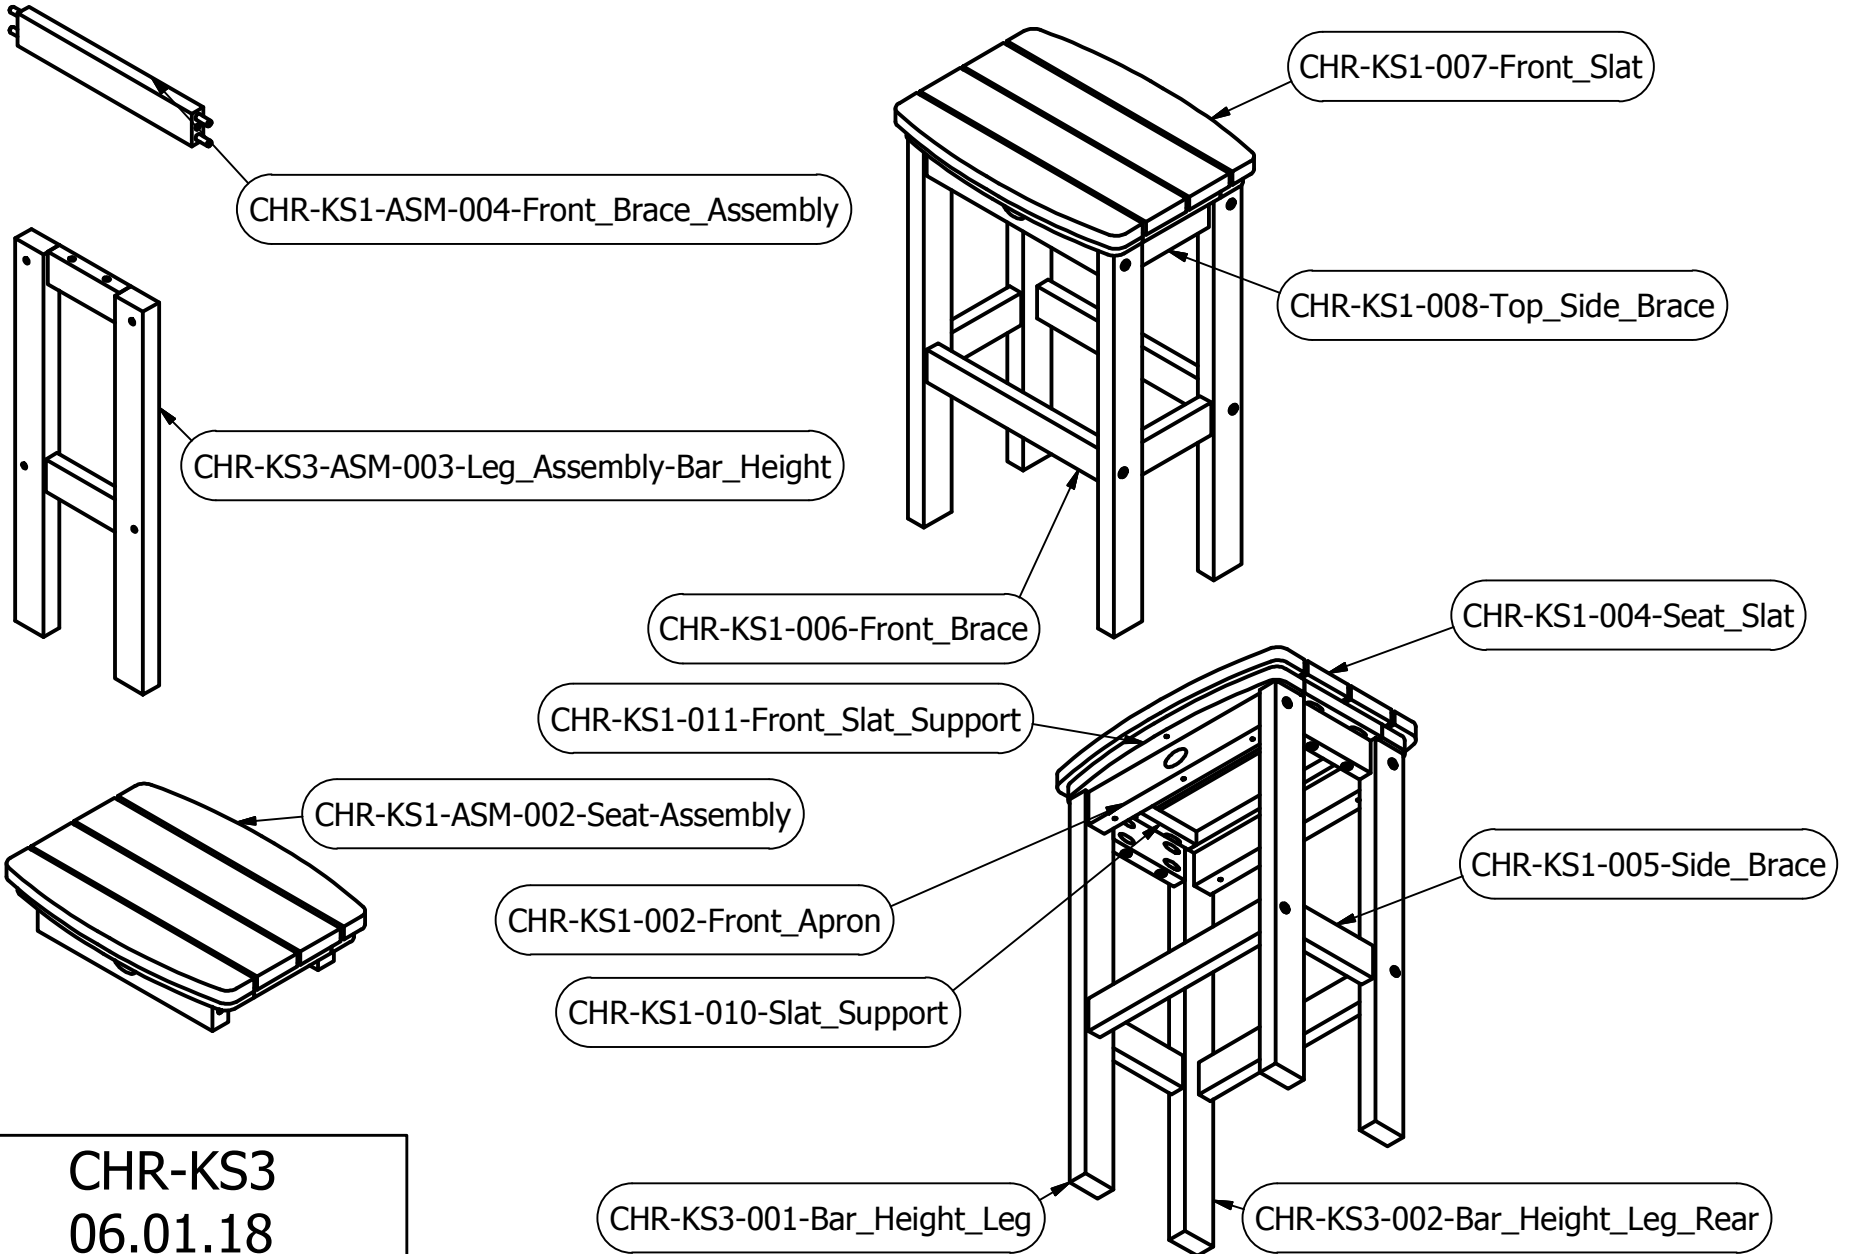

LEHIGH BAR STOOL PART GUIDE

CHR-KS3
06.01.18

highwood[®]
NATURE'S CLOSEST RIVAL

For information on Care and Cleaning or to register your *highwood*[®] product, please visit www.highwood-usa.com.