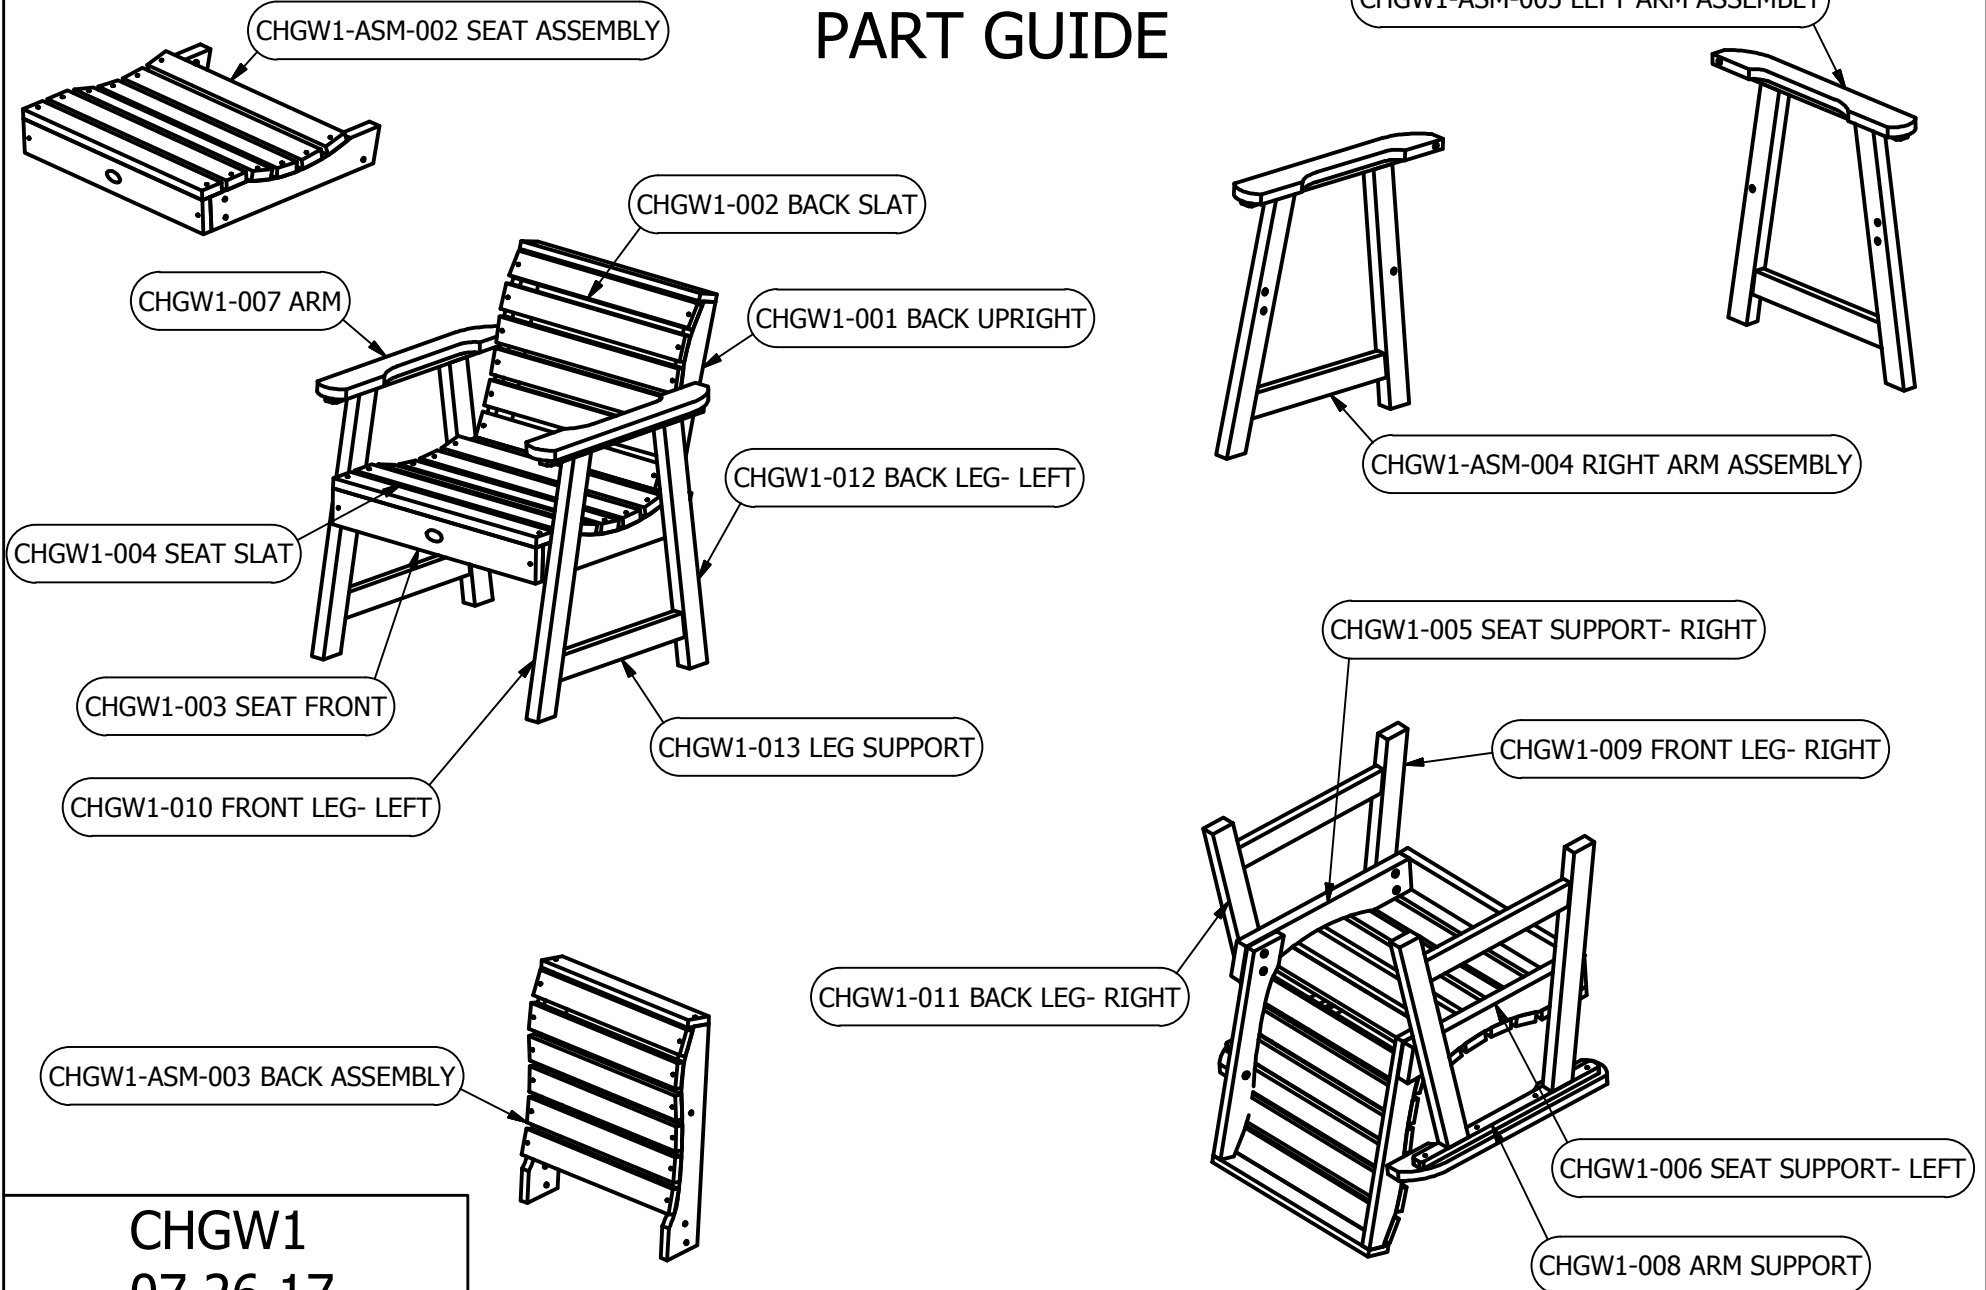

WEATHERLY GARDEN CHAIR PART GUIDE

CHGW1
07.26.17

highwood[®]
NATURE'S CLOSEST RIVAL

For information on Care and Cleaning or to register your *highwood*[®] product, please visit www.highwood-usa.com.