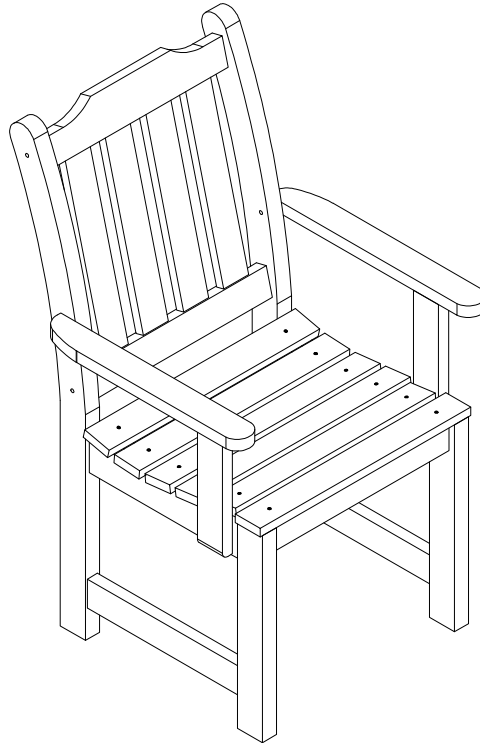

LEHIGH CHAIR PART GUIDE

CHDL2-ASM-009 RGHT ARM ASSEMBLY

CHDL2-ASM-010 LEFT ARM ASSEMBLY

CHDL2-ASM-013 LEFT SIDE ASSEMBLY

CHDL2-ASM-012 RIGHT SIDE ASSEMBLY

CHDL2-ASM-014 BACK ASSEMBLY

CHDL1-ASM-006 SEAT ASSEMBLY

CHDL2-015 SEAT SLAT

CHDL2-020 FRONT APRON

CHDL2
10.10.17

highwood[®]
NATURE'S CLOSEST RIVAL

For information on Care and Cleaning or to register your *highwood*[®] product, please visit www.highwood-usa.com.