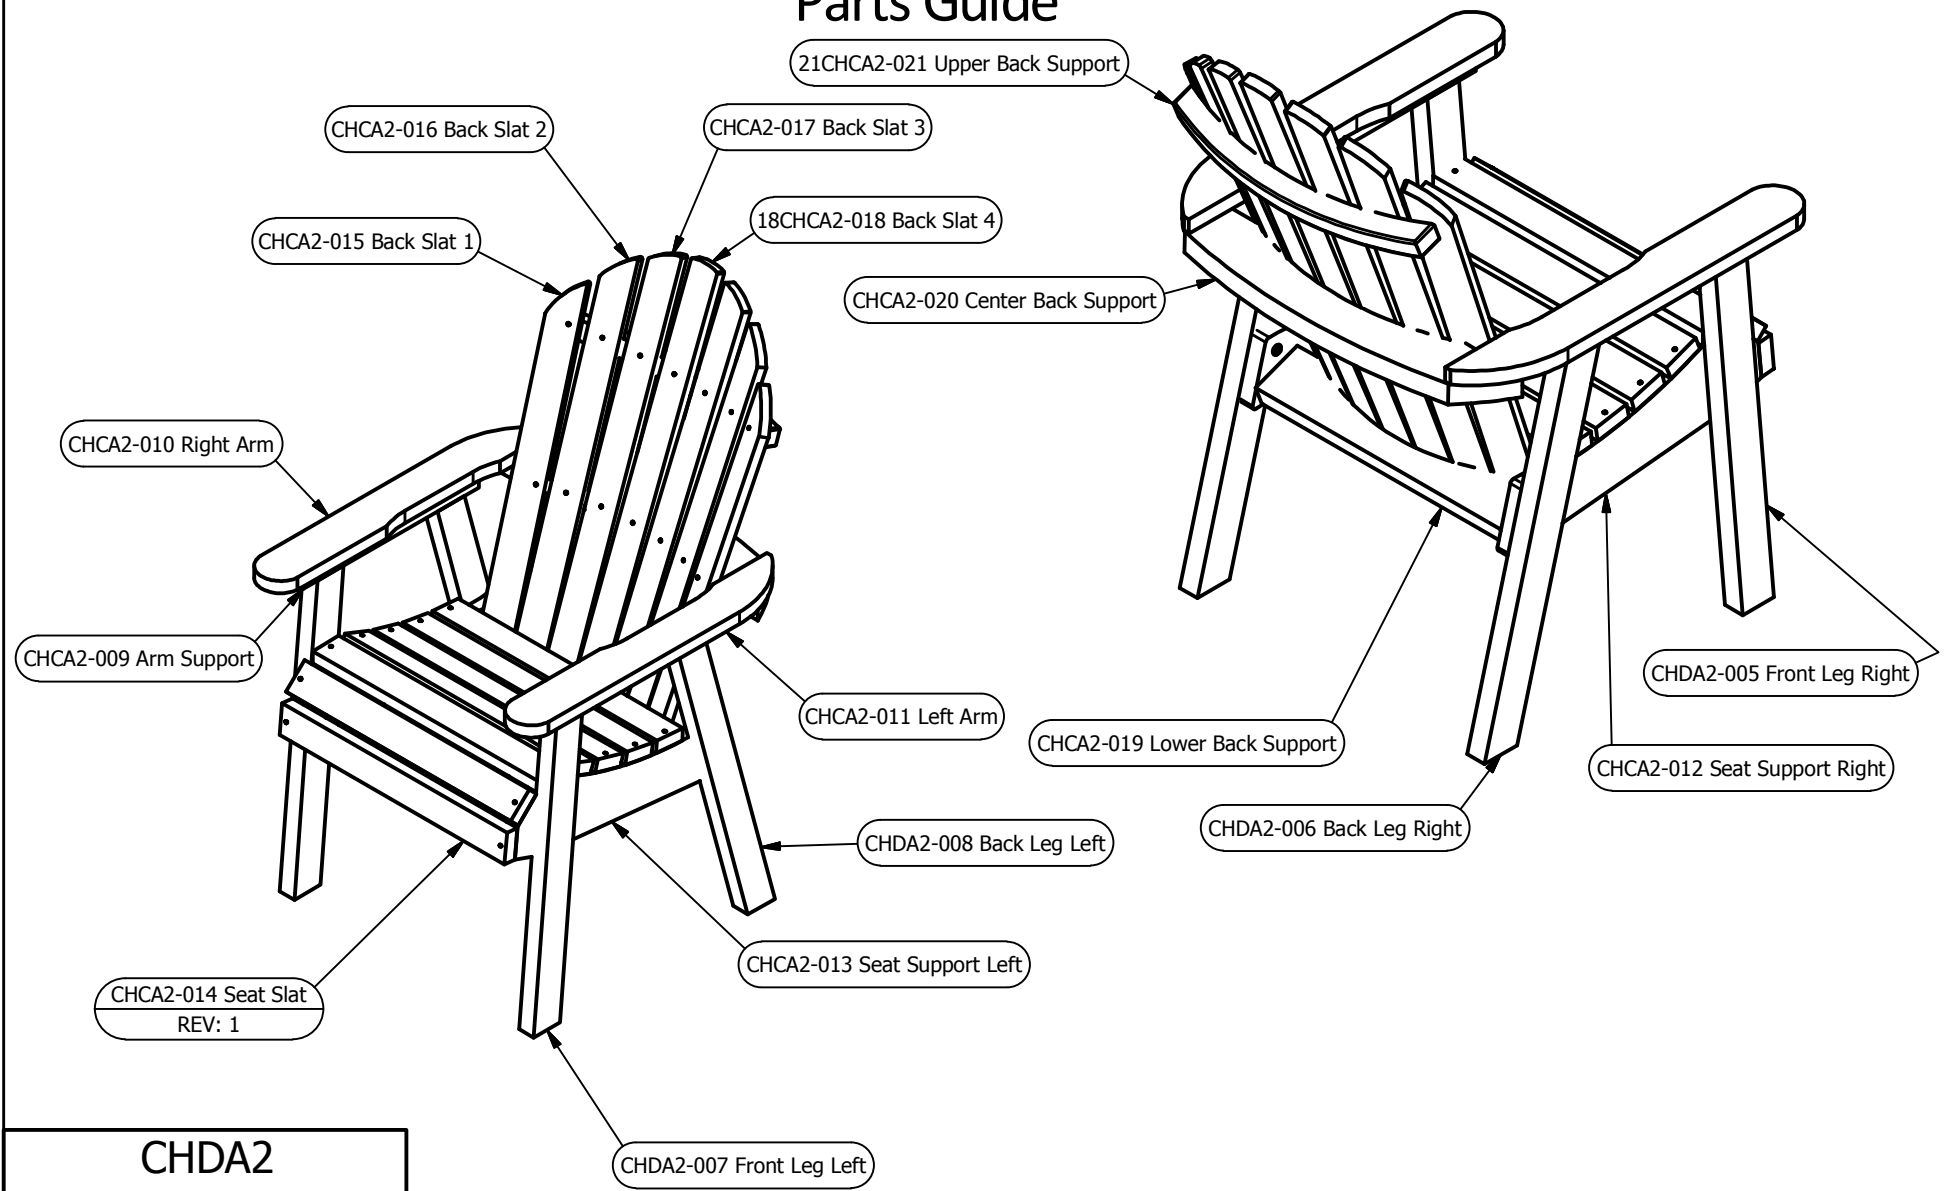

REVISION HISTORY			
REV	DESCRIPTION	DATE	BY
1	SEAT SLAT CHANGE	9/23/2016	DPL

ADIRONDACK COLLECTION

HAMILTON DECK CHAIR

Parts Guide

CHDA2
09.23.16

For information on Care and Cleaning your *highwood*® product visit www.highwood-usa.com
 Visit our Website and Facebook page to see more *highwood*® products!
www.highwood-usa.com www.facebook.com/highwoodUSA