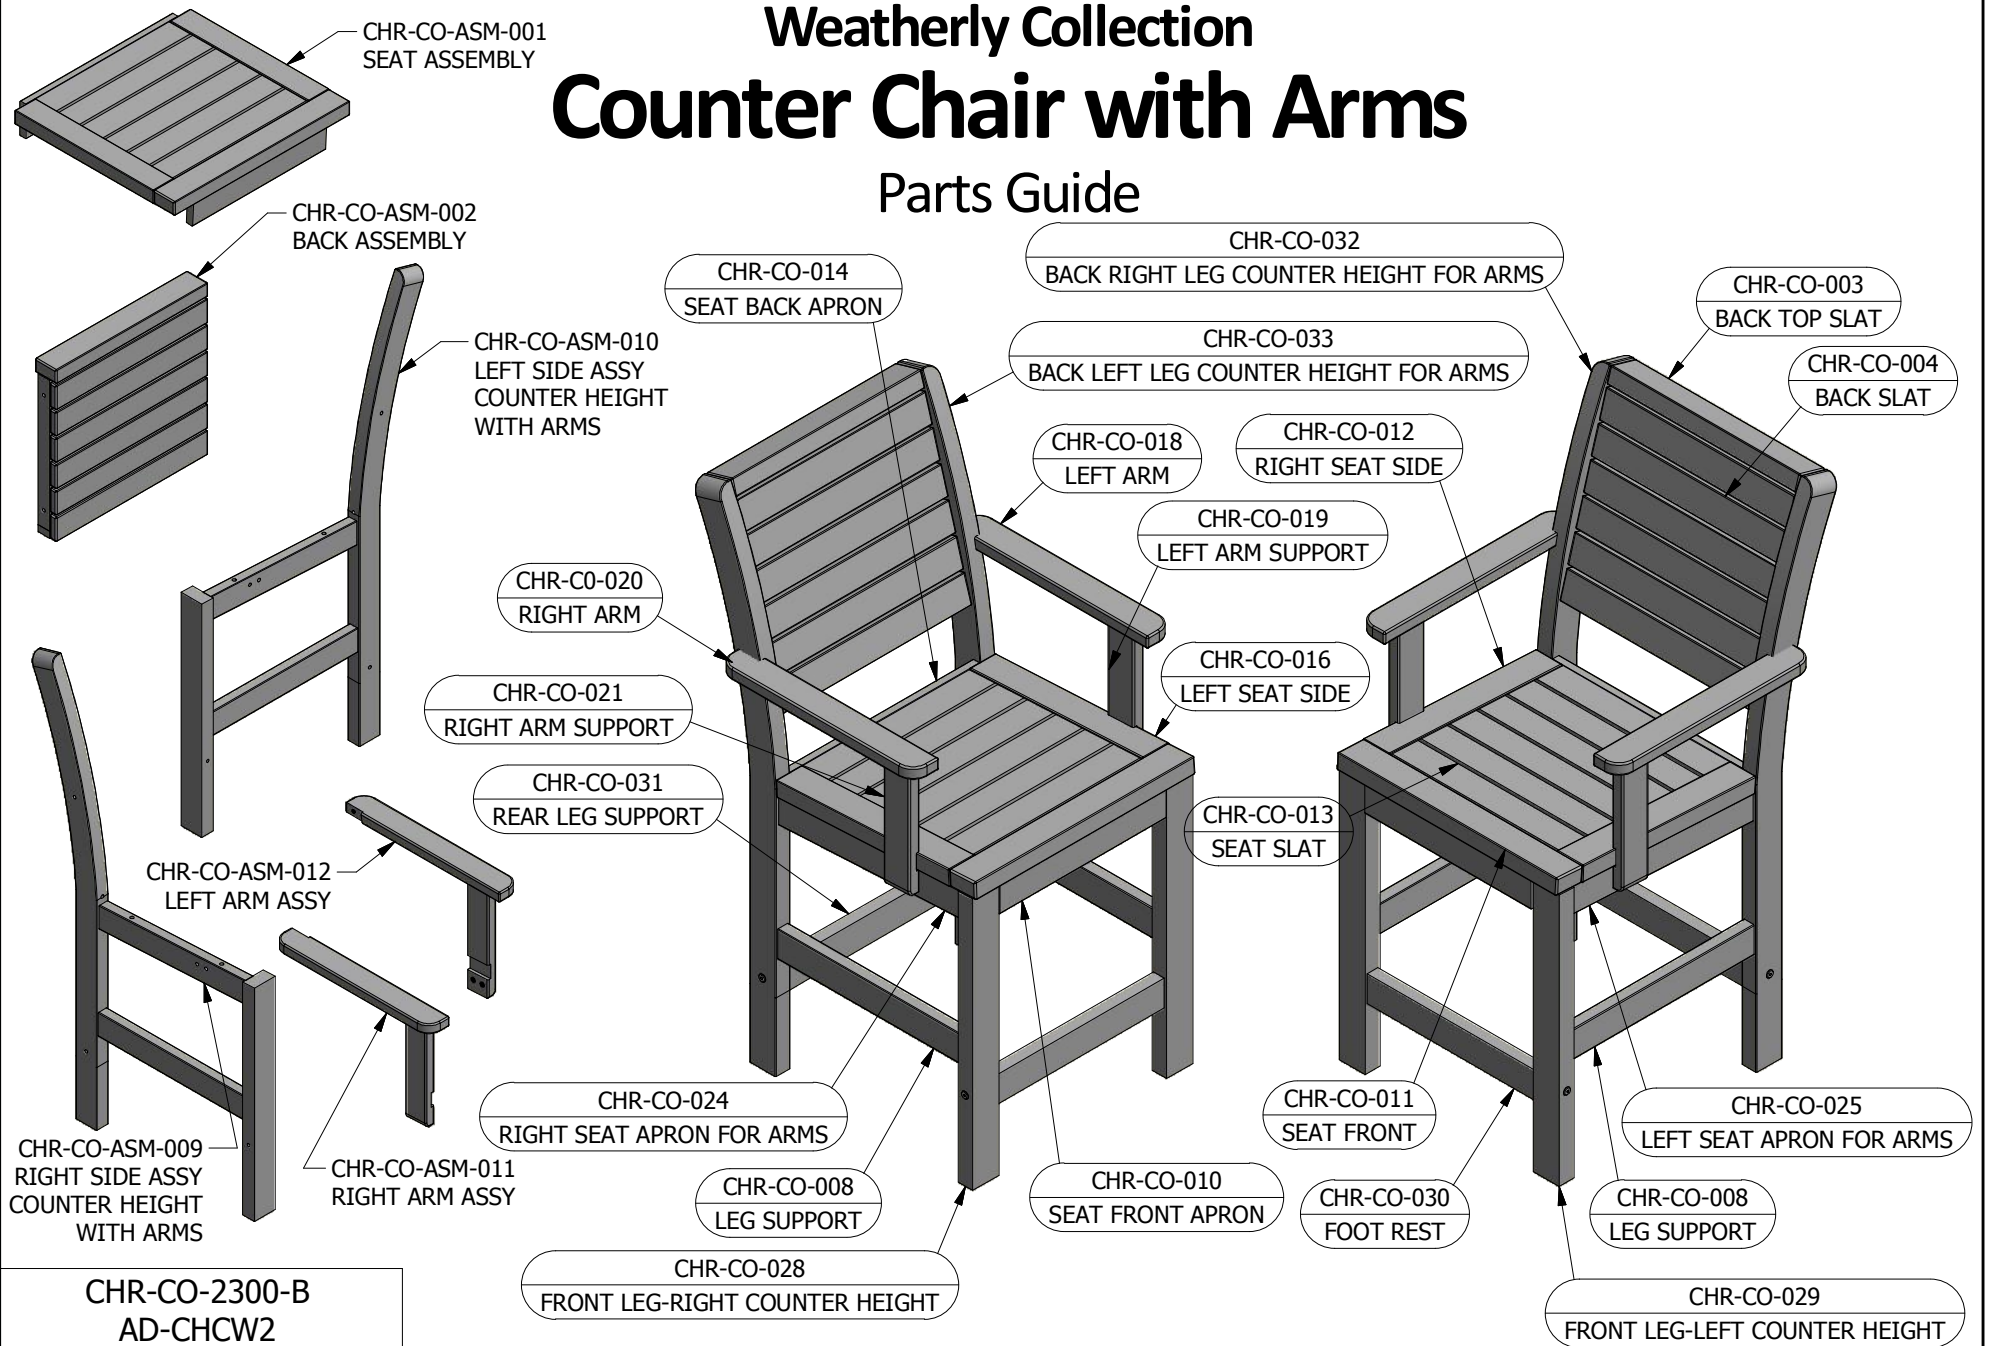

Weatherly Collection Counter Chair with Arms

Parts Guide

CHR-CO-2300-B
AD-CHCW2
05.23.16

highwood[®]
NATURE'S CLOSEST RIVAL

For information on Care and Cleaning your *highwood*[®] product visit www.highwood-usa.com
Visit our Website and Facebook page to see more *highwood*[®] products!
www.highwood-usa.com www.facebook.com/highwoodUSA