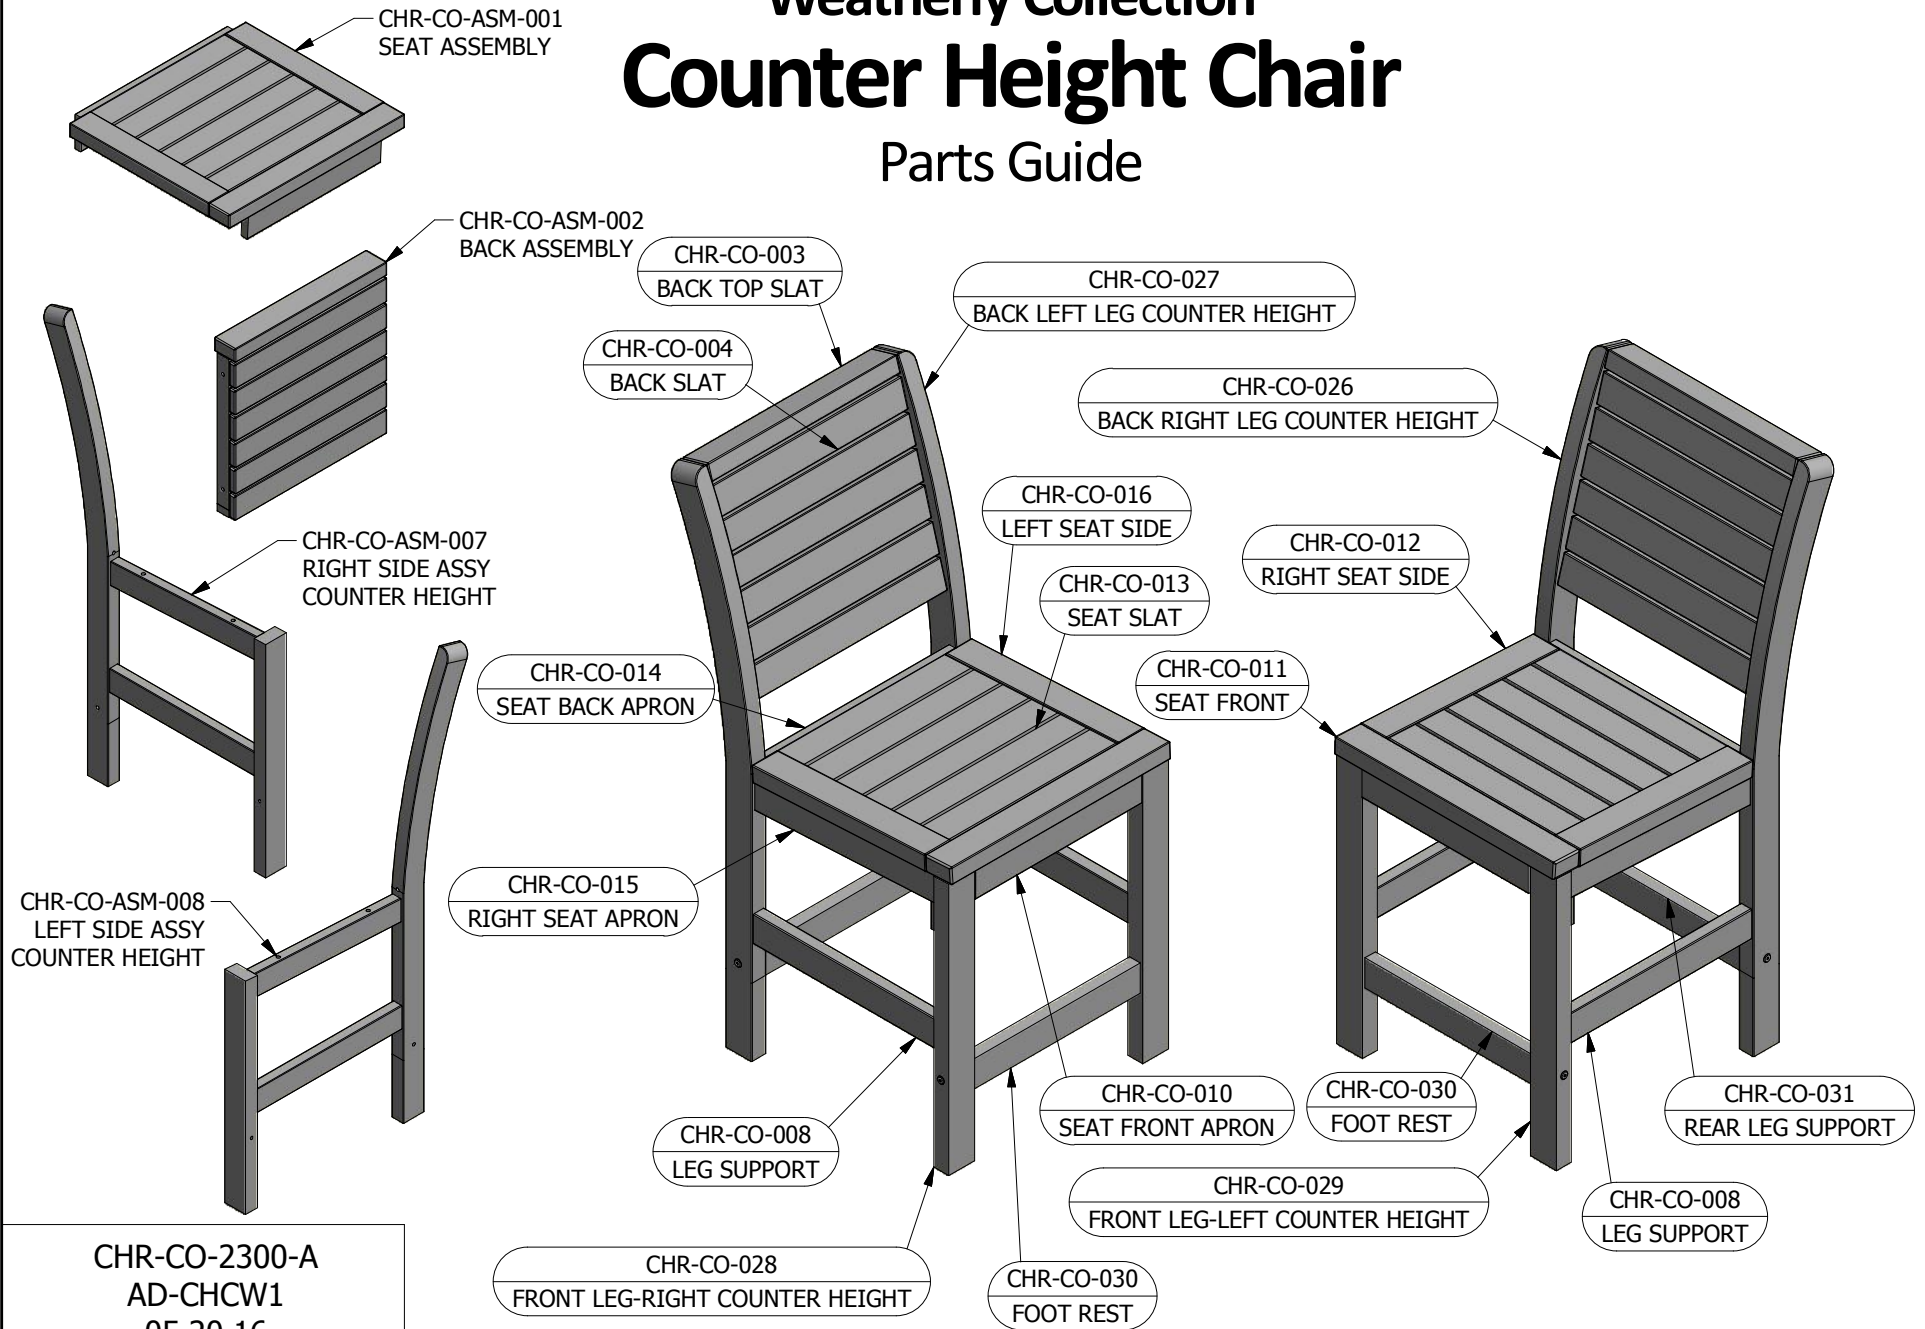

Weatherly Collection

Counter Height Chair

Parts Guide

CHR-CO-2300-A
AD-CHCW1
05.20.16

highwood[®]
NATURE'S CLOSEST RIVAL

For information on Care and Cleaning your *highwood*[®] product visit www.highwood-usa.com
Visit our Website and Facebook page to see more *highwood*[®] products!
www.highwood-usa.com www.facebook.com/highwoodUSA