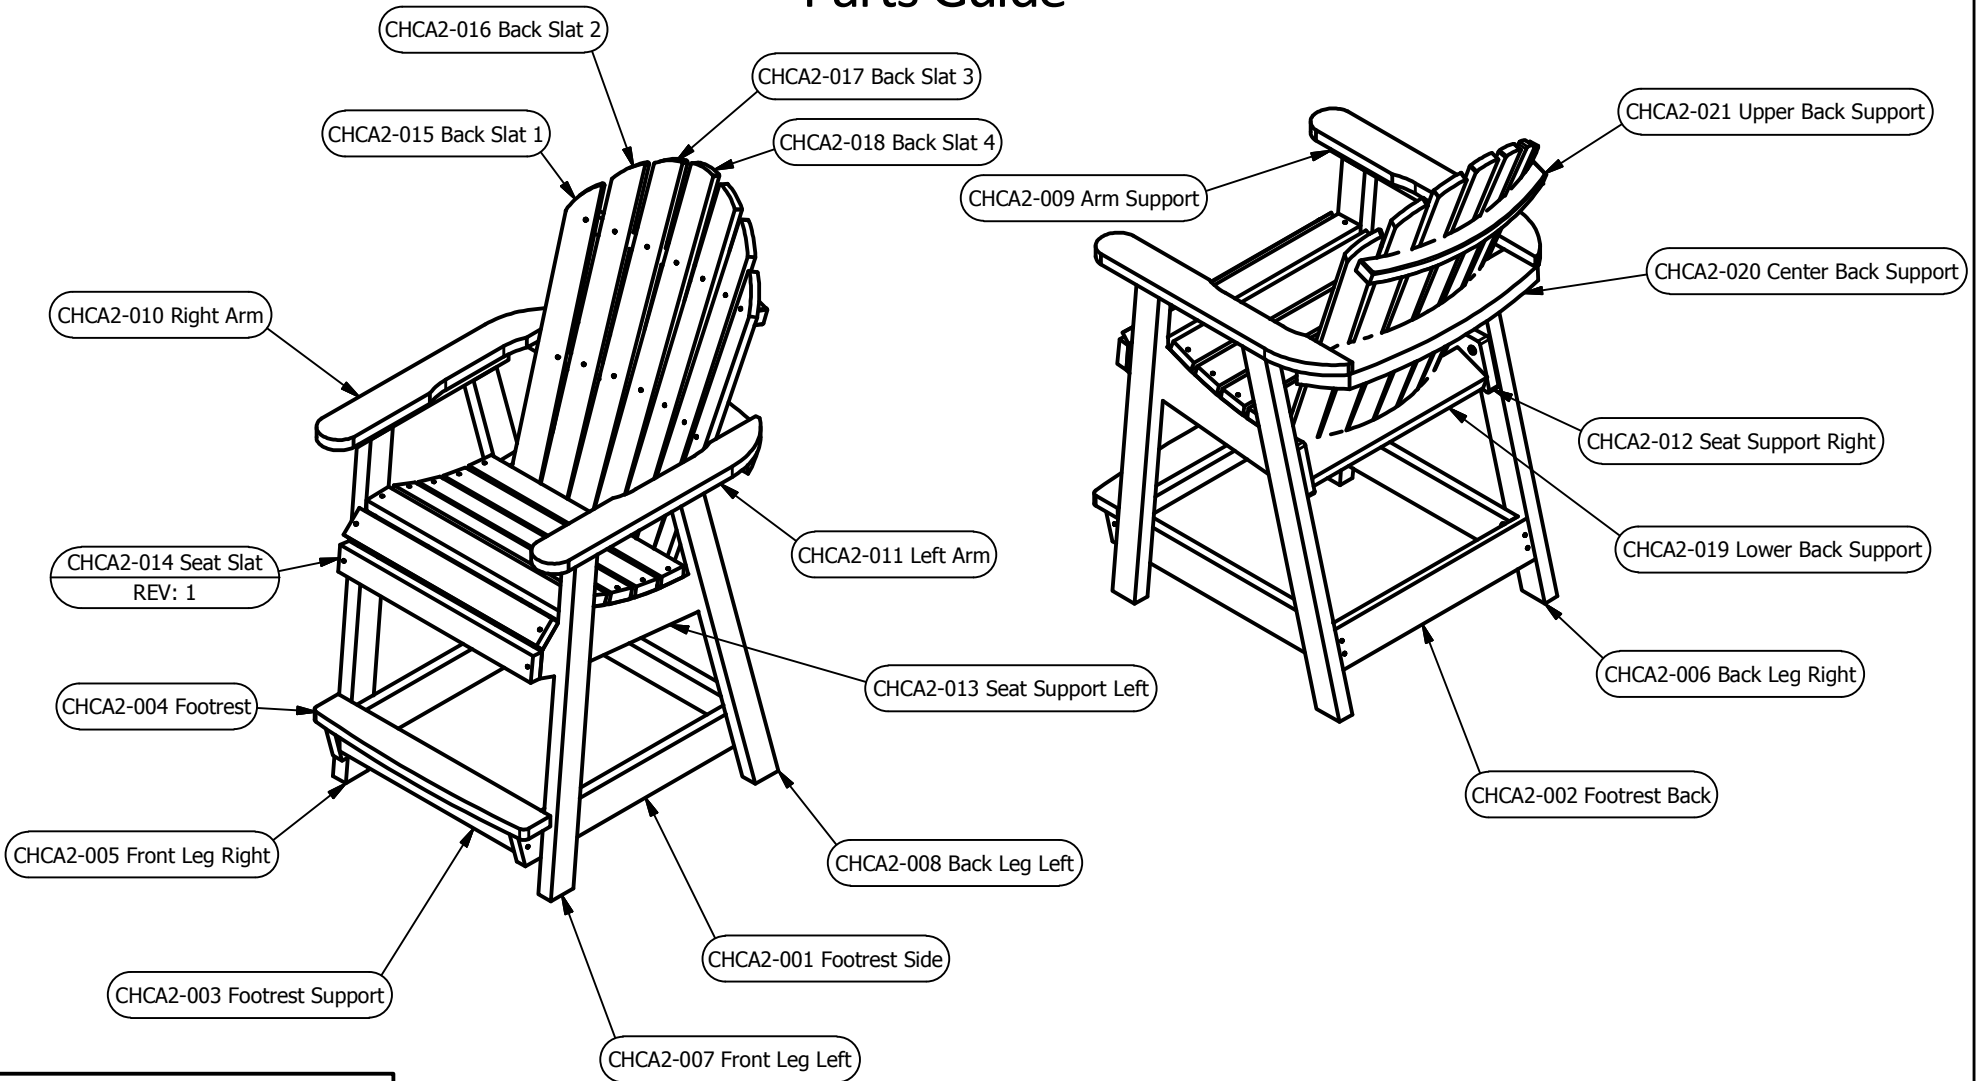

REVISION HISTORY

REV	DESCRIPTION	DATE	BY
1	Seat Slat Change	9/22/2016	DPL

ADIRONDACK COLLECTION

HAMILTON COUNTER DECK CHAIR

Parts Guide

CHCA2
09.23.16

highwood
NATURE'S CLOSEST RIVAL

For information on Care and Cleaning your *highwood*[®] product visit www.highwood-usa.com
Visit our Website and Facebook page to see more *highwood*[®] products!
www.highwood-usa.com www.facebook.com/highwoodUSA