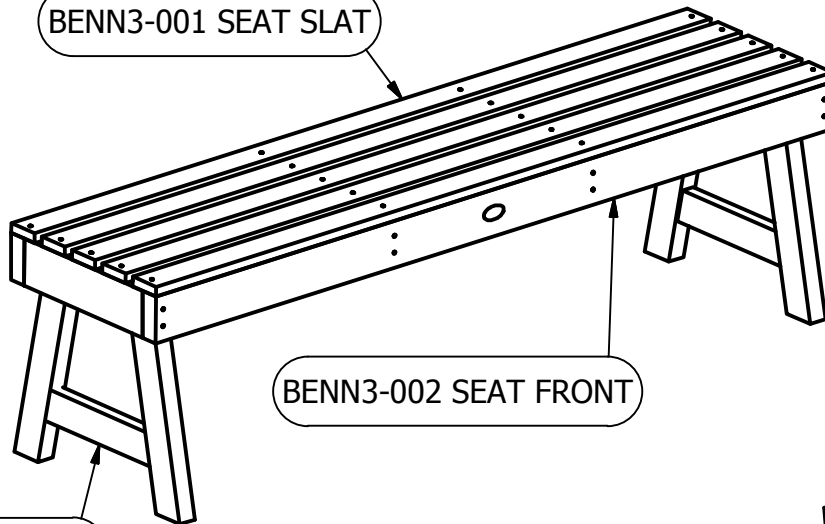

# 5FT WEATHERLY BACKLESS BENCH PART GUIDE

BENN3-002 SEAT ASSEMBLY

BENN3-001 SEAT SLAT

BENN3-002 SEAT FRONT

BENN3-006 LEG SUPPORT

BENN3-005 LEG

BENN3-004 SEAT SUPPORT- MID

BENN3-003 SEAT SUPPORT- END