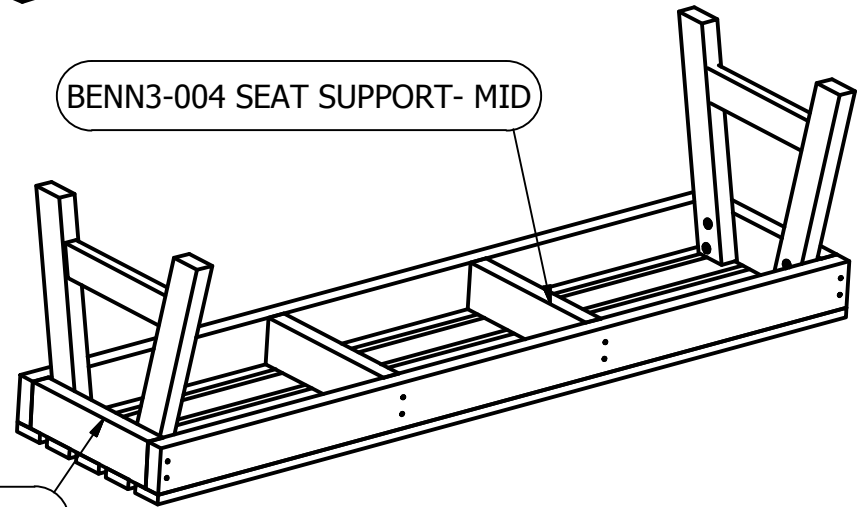

# 5FT WEATHERLY BACKLESS BENCH PART GUIDE

BENN3-002 SEAT ASSEMBLY

BENN3-001 SEAT SLAT

BENN3-002 SEAT FRONT

BENN3-006 LEG SUPPORT

BENN3-005 LEG

BENN3-004 SEAT SUPPORT- MID

BENN3-003 SEAT SUPPORT- END