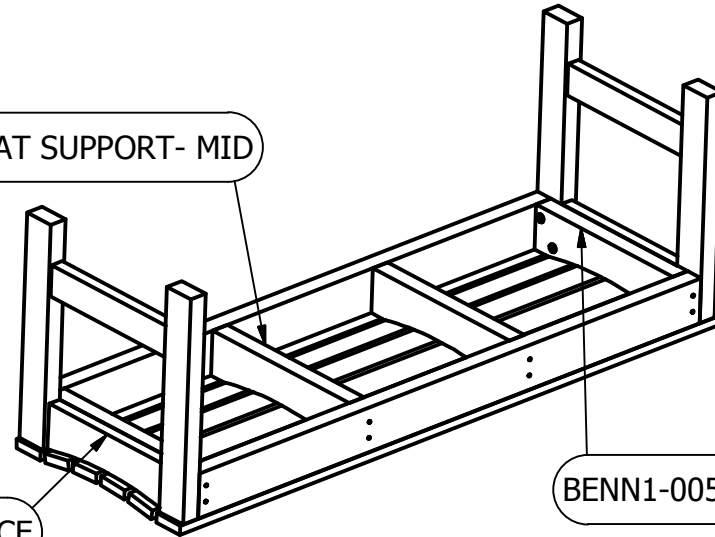

BENN1-004 SIDE BRACE

BENN2-001 SEAT FRONT

BENN1-008 SEAT SUPPORT- MID

BENN1-005 SEAT SUPPORT