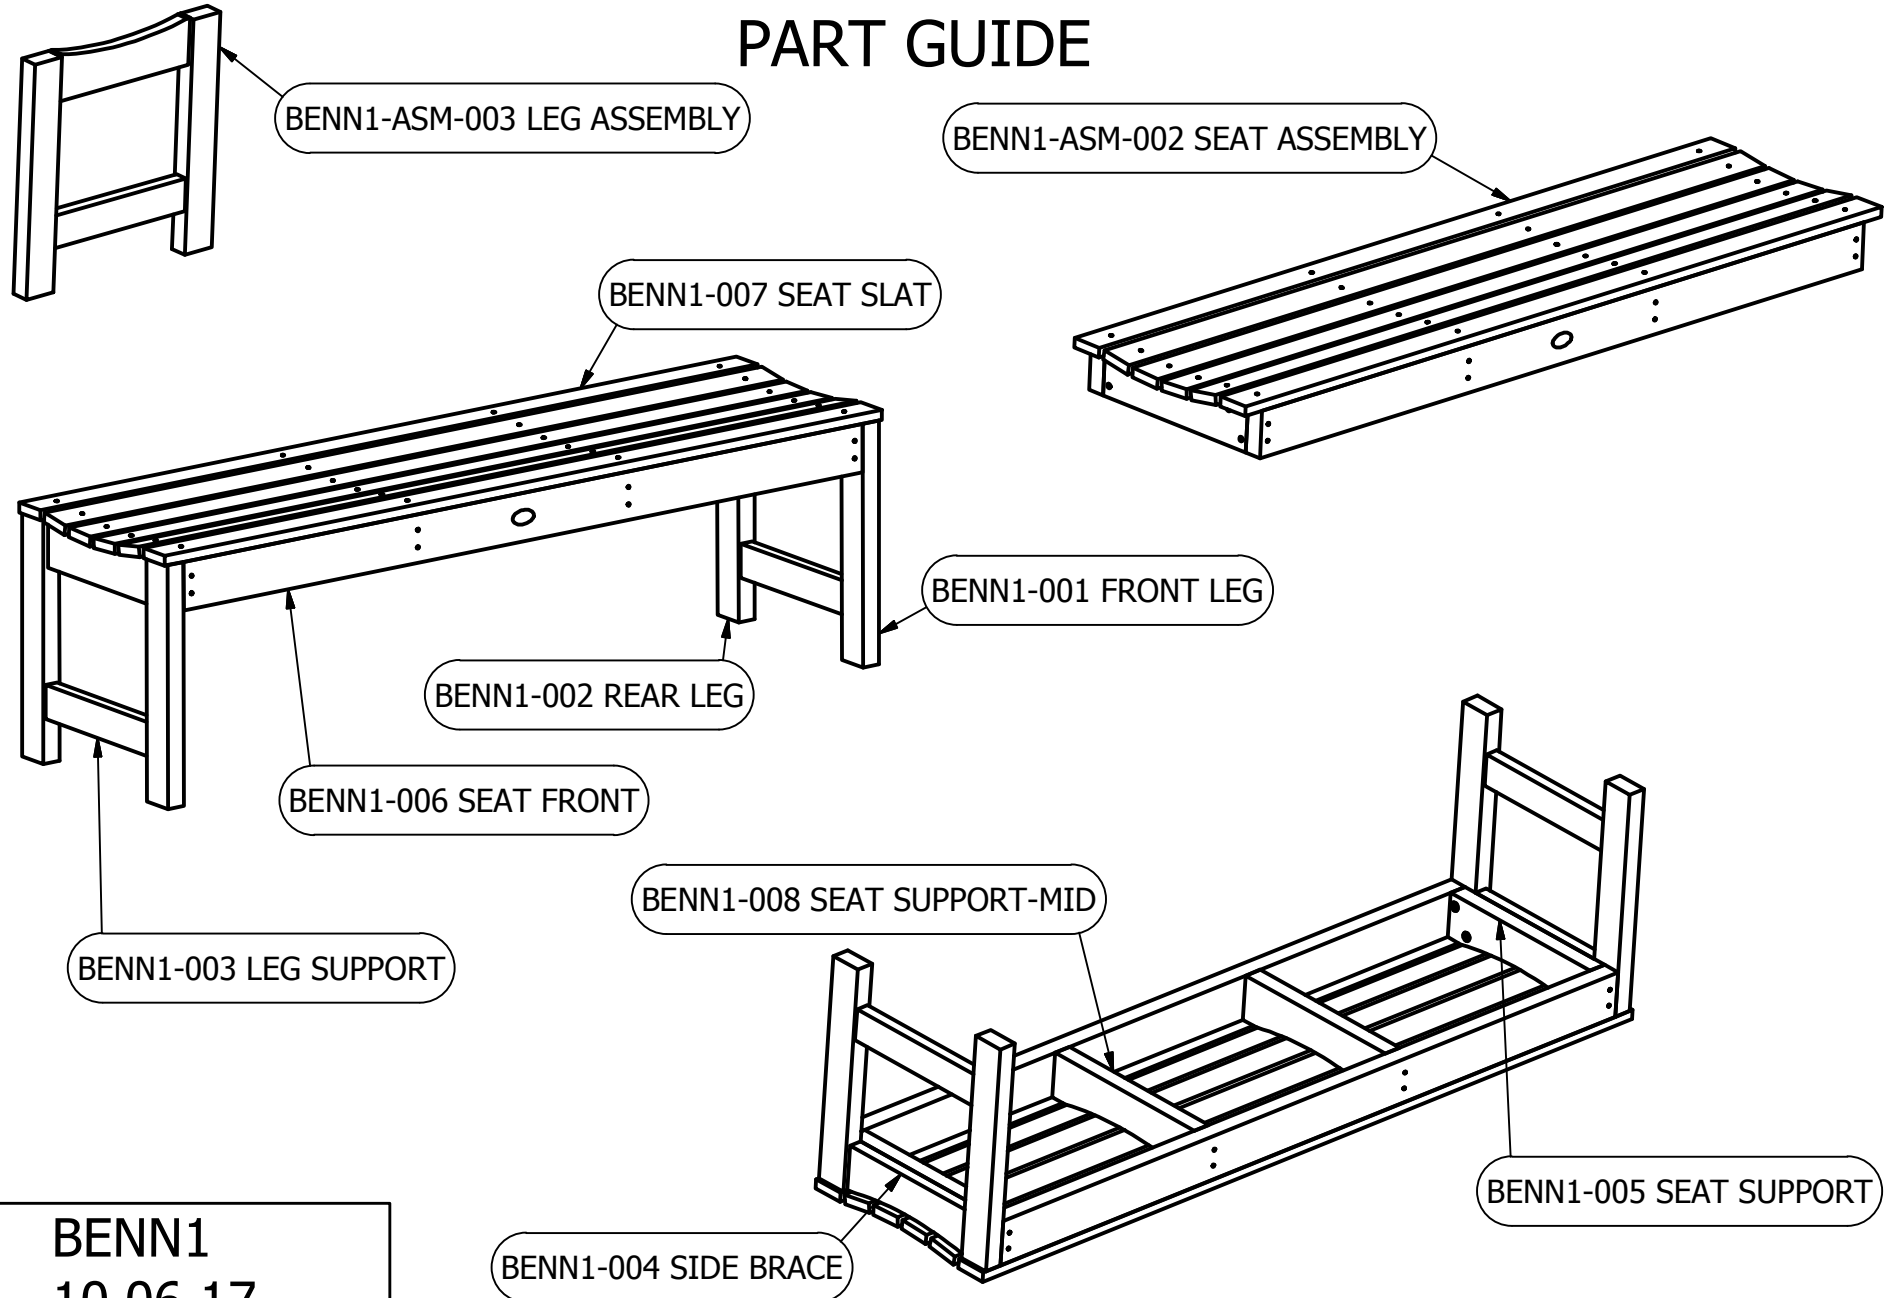

5 FT LEHIGH BACKLESS BENCH PART GUIDE

BENN1
10.06.17

highwood[®]
NATURE'S CLOSEST RIVAL

For information on Care and Cleaning or to register your *highwood*[®] product, please visit www.highwood-usa.com.