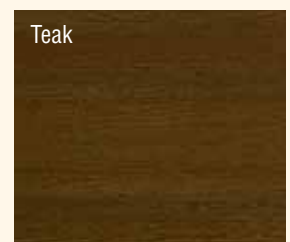

# Perfect picket fences

With low sheen, a textured finish and the ability to shape the picket top into any decorative style, **highwood**® makes the perfect picket fence and it will never need to be painted or stained. In white or wood-grain colors you will see the grain right through the product – and no water absorption even where it is cut!

By choosing **highwood**<sup>®</sup> fence you are assured of quality product and service... and can rest easy knowing that you just significantly improved the "curb-appeal" of your home.

*Premium "New England" style caps to match the three standard fence colors and compliment custom colors.*

*Luxury metallic-effect caps. Black base with silver vein/red vein upper finish.*

*Highwood custom/designer colors.*

*Highwood fence "standard colors" are Mahogany, Redwood and Teak.*

**Left:** Privacy fence shown in Redwood with premium Hawthorne color caps.