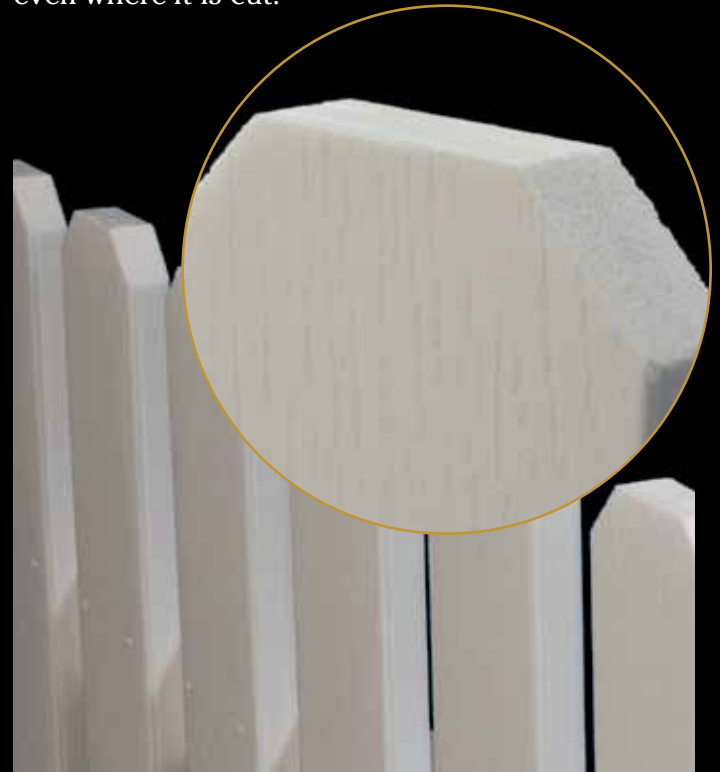

\*\*\* Only the fence post is hollow – and that has approximately 5/8" thick walls to deliver industry leading strength.

Whether you are surrounding your backyard with privacy style fence or defining your front lawns with pickets, **highwood**<sup>®</sup> fence has got you covered. With an unmistakable style and sophistication, your home is sure to stand out from the crowd.

**Top:** “5+1” privacy style fence shown in Teak with luxury “silver vein” post caps.

**Left:** Commercial application of highwood Cordovan color rails integrated into stucco walls.

**Top right:** Scalloped flat-top picket style shown in White.

# Perfect picket fences

With low sheen, a textured finish and the ability to shape the picket top into any decorative style, **highwood**® makes the perfect picket fence and it will never need to be painted or stained. In white or wood-grain colors you will see the grain right through the product – and no water absorption even where it is cut!